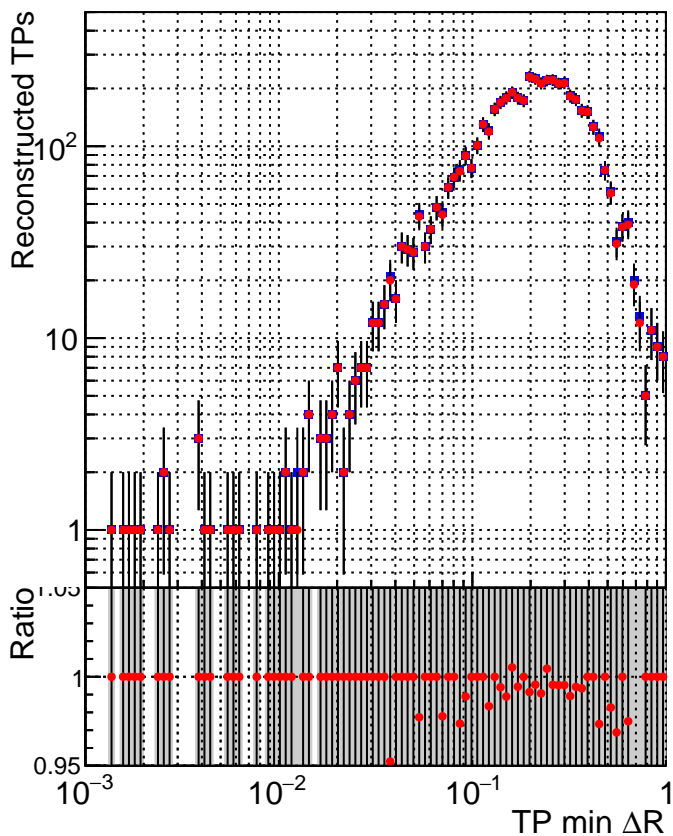

N of simulated tracks vs dR

N of associated tracks (simToReco) vs dR

N of simulated tracks

- SoftQCD\_default
- SoftQCD\_ckfPixelLessStep