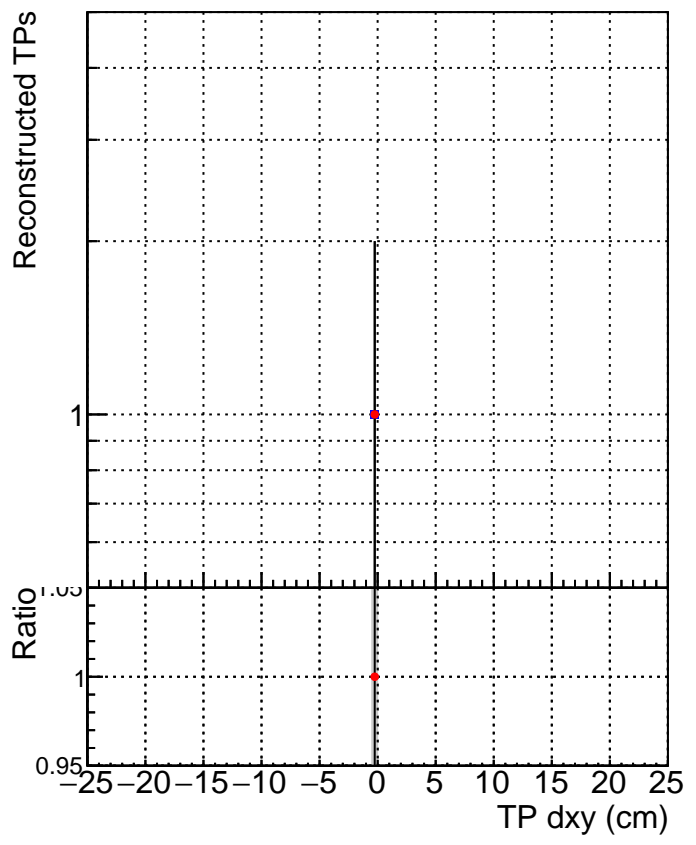

N of simulated tracks vs dxy

N of associated tracks (simToReco) vs dxy

N of simulated track

- SoftQCD_default
- SoftQCD_ckfPixelLessStep