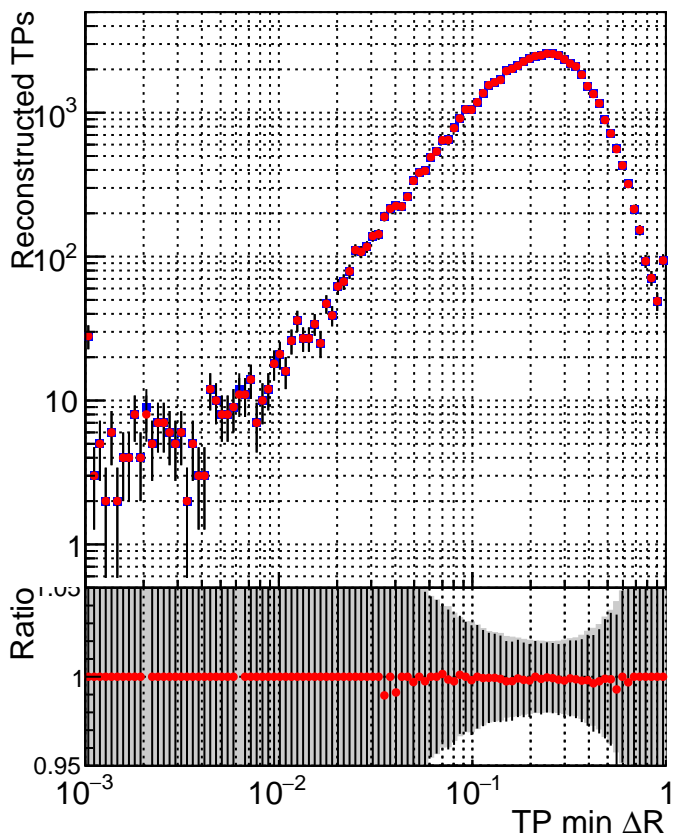

N of simulated tracks vs dR

N of associated tracks (simToReco) vs dR

N of simulated trac

- SoftQCD_default
- SoftQCD_ckfPixelLessStep