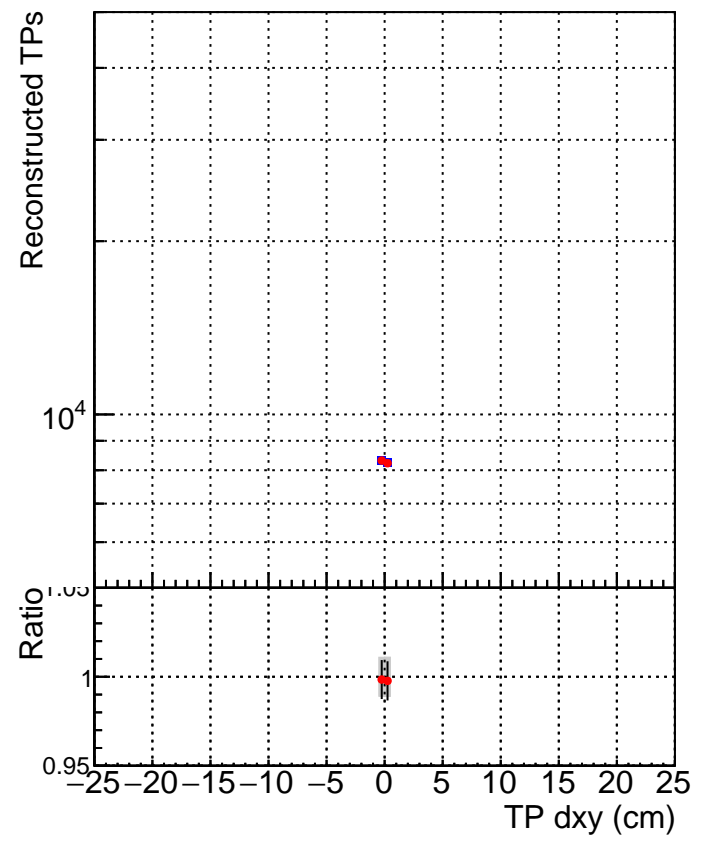

**N of simulated tracks vs dxy**

**N of associated tracks (simToReco) vs dxy**

**N of simulated track**

- SoftQCD\_default
- SoftQCD\_ckfPixelLessStep