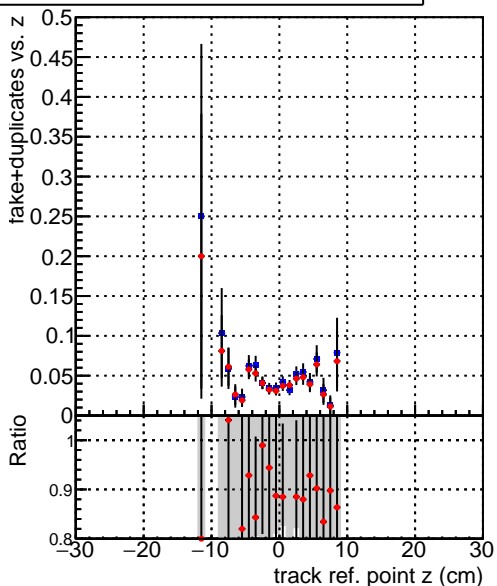

**Efficiency vs vertpos****fake+duplicates vs vert r****Efficiency vs vert z****Efficiency vs. sim PV z****fake+duplicates vs Sim. PV z**

Legend for the plots:

- SoftQCD\_default (Blue squares)
- SoftQCD\_ckfPixelLessStep (Red circles)