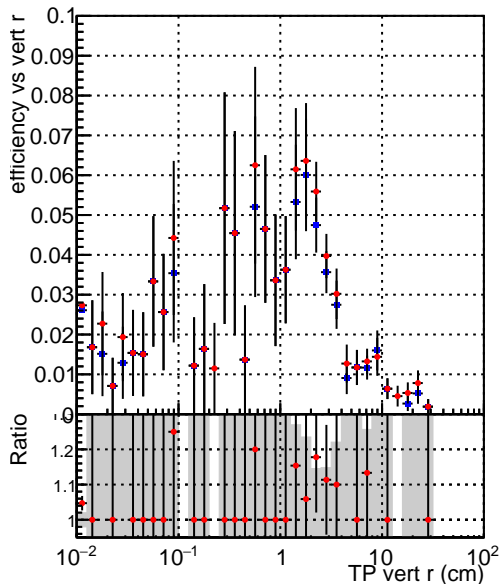

**Efficiency vs vertpos****fake+duplicates vs vert r****Efficiency vs vert z****Efficiency vs. sim PV z****fake+duplicates vs Sim. PV z**

Legend for the plots:

- SoftQCD\_default (Blue squares)
- SoftQCD\_ckfPixelLessStep (Red circles)