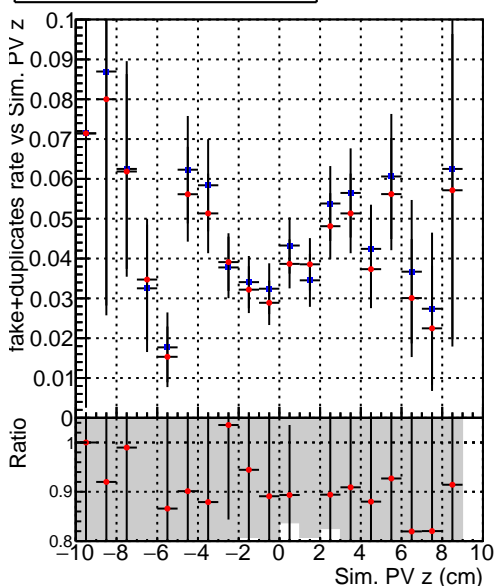

**Efficiency vs vertpos****fake+duplicates vs vert r****Efficiency vs vert z****Efficiency vs. sim PV z****fake+duplicates vs Sim. PV z**

Legend for the plots:

- SoftQCD\_default (Blue squares)
- SoftQCD\_ckfPixelLessStep (Red circles)