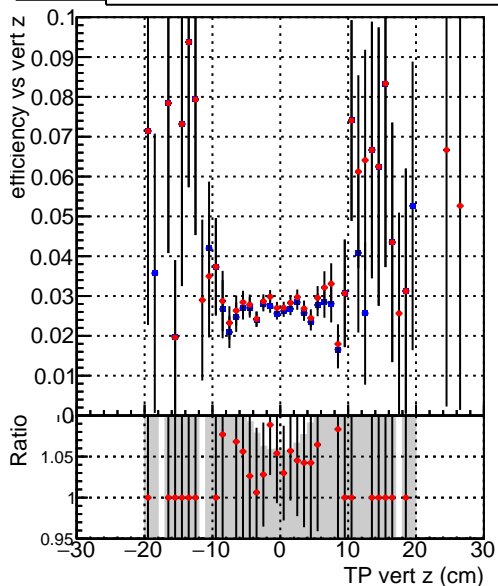

**Efficiency vs vertpos****fake+duplicates vs vert r****Efficiency vs vert z****Efficiency vs. sim PV z****fake+duplicates vs Sim. PV z**

Legend for the plots:

- SoftQCD\_default (Blue squares)
- SoftQCD\_ckfPixelLessStep (Red circles)