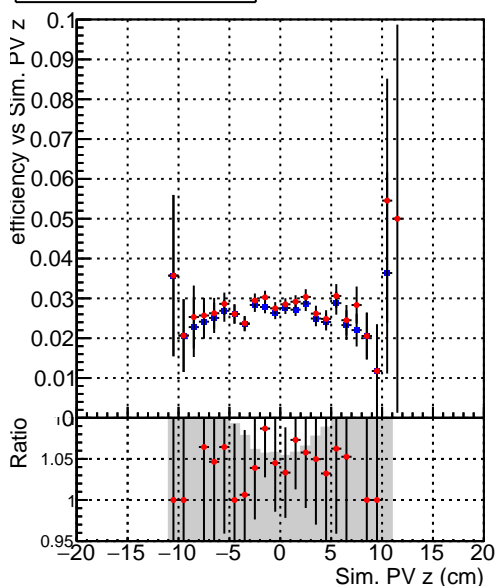

**Efficiency vs vertpos****fake+duplicates vs vert r****Efficiency vs vert z****Efficiency vs. sim PV z****fake+duplicates vs Sim. PV z**

Legend for the plots:

- SoftQCD\_default (Blue squares)
- SoftQCD\_ckfPixelLessStep (Red circles)