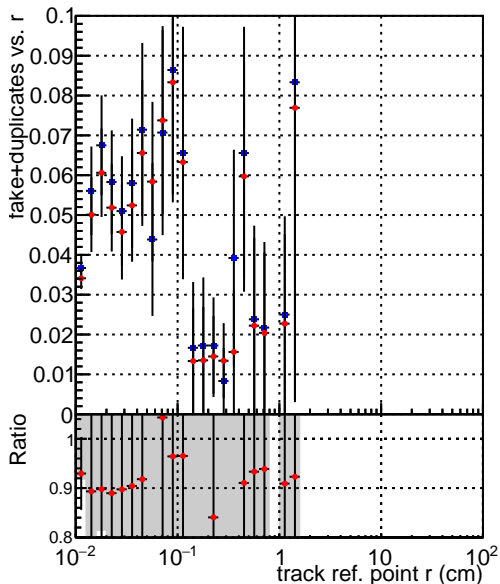

**Efficiency vs vertpos****fake+duplicates vs vert r****Efficiency vs vert z****Efficiency vs. sim PV z****fake+duplicates vs Sim. PV z**

Legend for the plots:

- SoftQCD\_default (Blue squares)
- SoftQCD\_ckfPixelLessStep (Red circles)