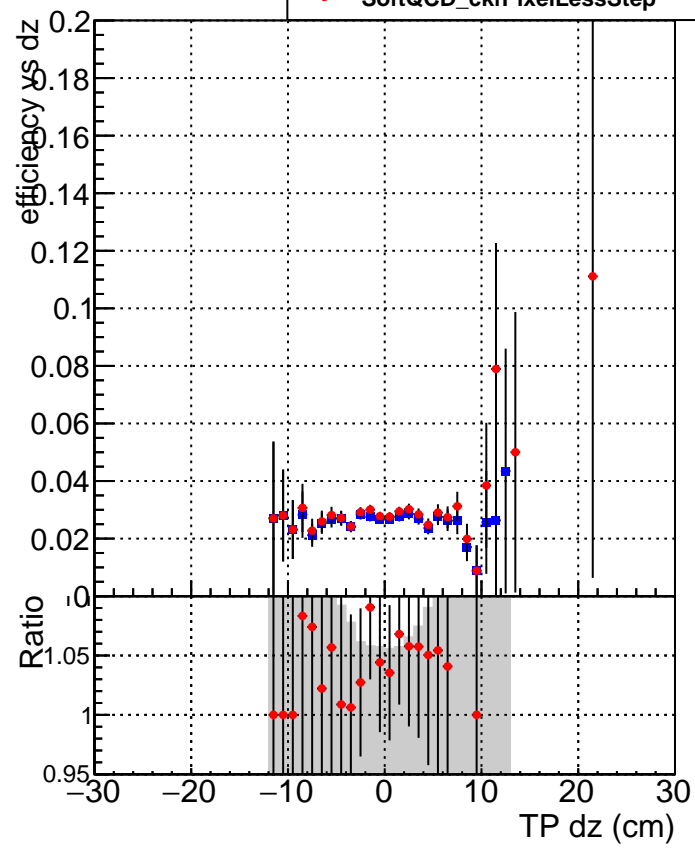

Efficiency vs Dxy

fake+duplicates vs dxy

Efficiency vs Dz

■ SoftQCD_default
● SoftQCD_ckfPixelLessStep