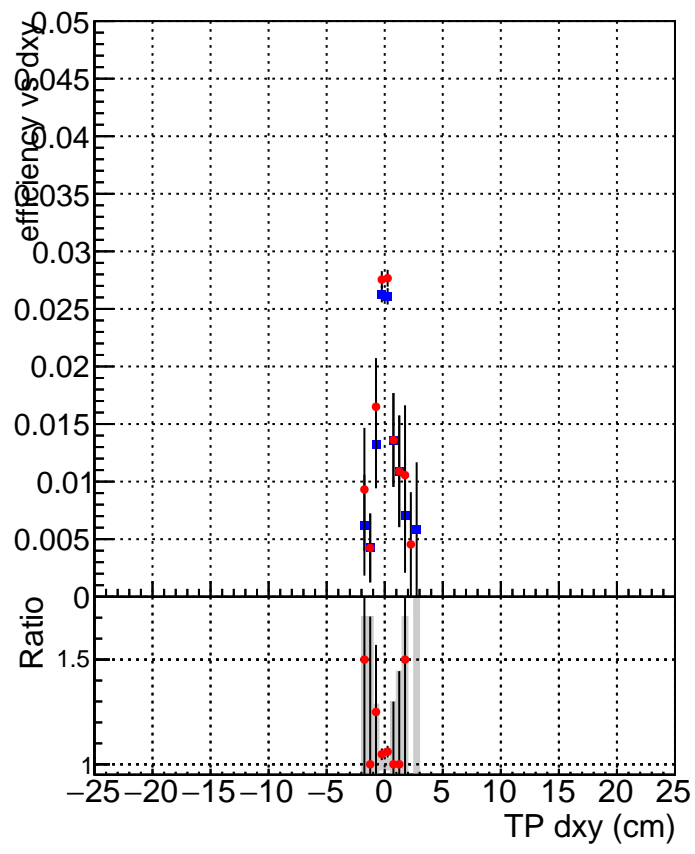

Efficiency vs Dxy

fake+duplicates vs dxy

Efficiency vs Dz

■ SoftQCD_default
● SoftQCD_ckfPixelLessStep