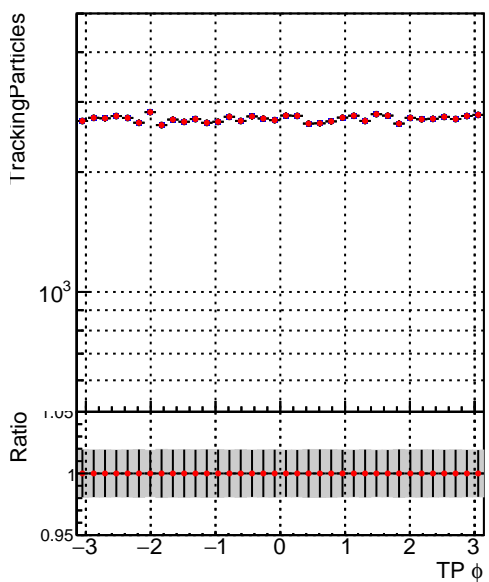

**N of simulated tracks vs pT**

**N of associated tracks (simToReco) vs pT**

**Legend:**  
— SoftQCD\_default  
— SoftQCD\_ckfPixelLessStep

**N of simulated tracks vs phi**

**N of associated tracks (simToReco) vs phi**