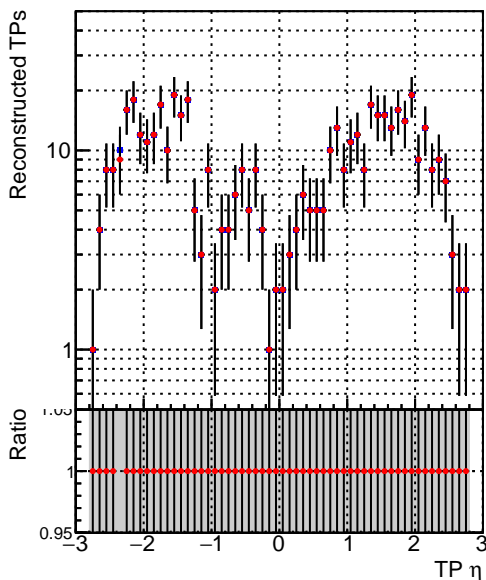

**N of simulated tracks vs pT**

**N of associated tracks (simToReco) vs pT**

**Legend:**  
— SoftQCD\_default  
— SoftQCD\_ckfPixelLessStep

**N of simulated tracks vs phi**

**N of associated tracks (simToReco) vs phi**