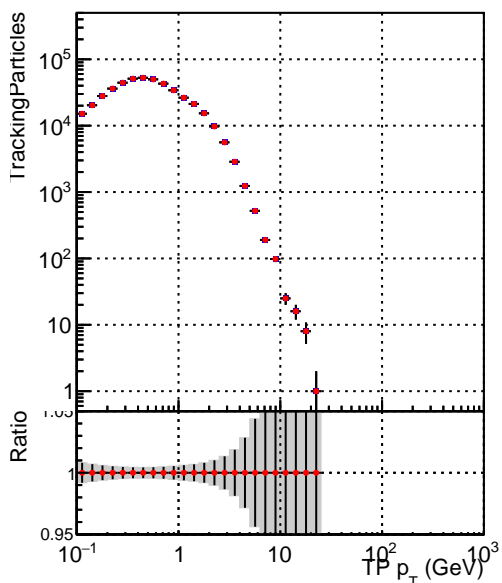

**N of simulated tracks vs pT**

**N of associated tracks (simToReco) vs pT**

**Legend:**  
— SoftQCD\_default  
— SoftQCD\_ckfPixelLessStep

**N of simulated tracks vs phi**

**N of associated tracks (simToReco) vs phi**