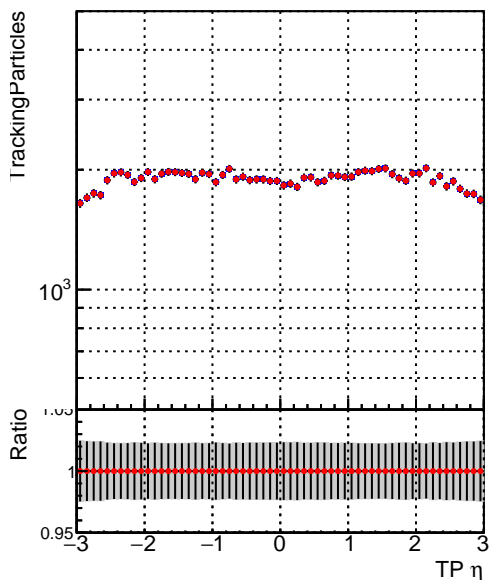

**N of simulated tracks vs pT**

**N of associated tracks (simToReco) vs pT**

**Legend:**  
— SoftQCD\_default  
— SoftQCD\_ckfPixelLessStep

**N of simulated tracks vs phi**

**N of associated tracks (simToReco) vs phi**