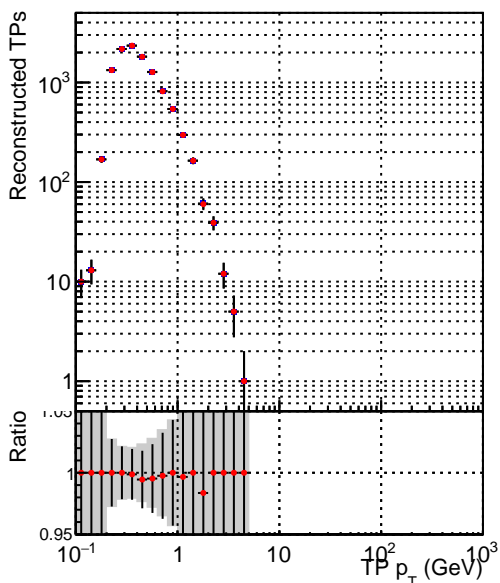

**N of simulated tracks vs pT**

**N of associated tracks (simToReco) vs pT**

**Legend:**  
— SoftQCD\_default  
— SoftQCD\_ckfPixelLessStep

**N of simulated tracks vs phi**

**N of associated tracks (simToReco) vs phi**