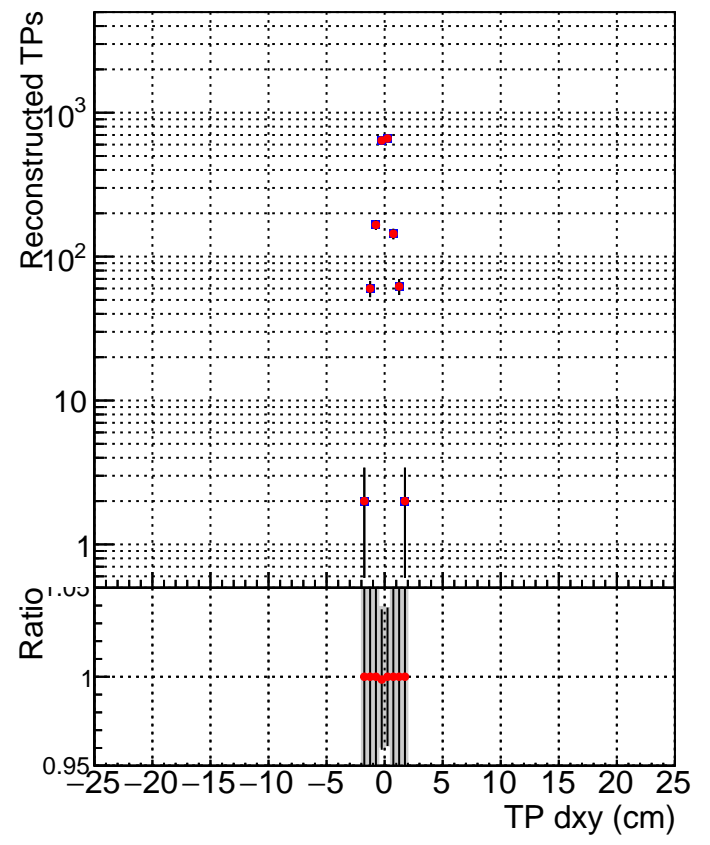

**N of simulated tracks vs dxy**

**N of associated tracks (simToReco) vs dxy**

**N of simulated track**

- SoftQCD\_default
- SoftQCD\_ckfPixelLessStep