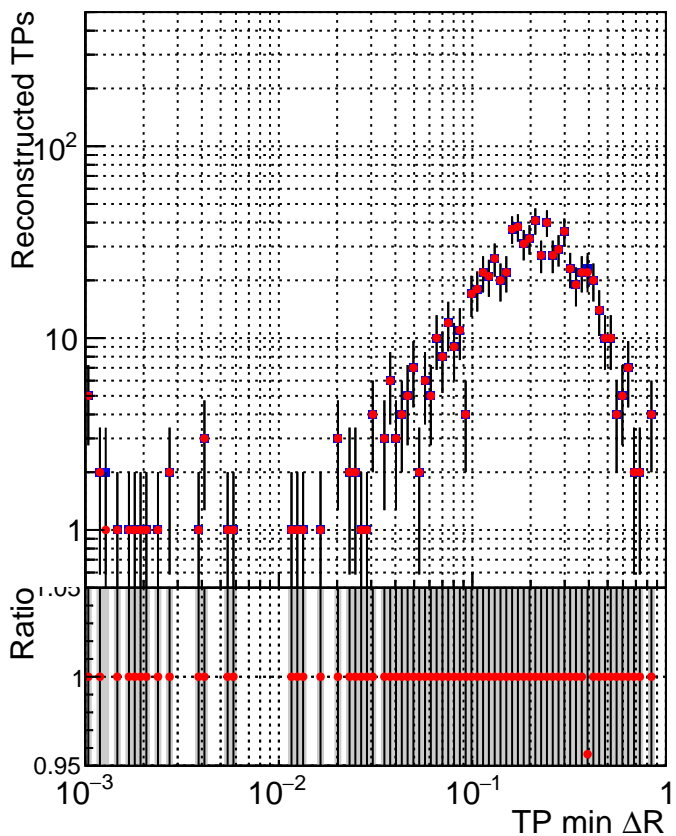

N of simulated tracks vs dR

N of associated tracks (simToReco) vs dR

N of simulated trac

- SoftQCD\_default
- SoftQCD\_ckfPixelLessStep