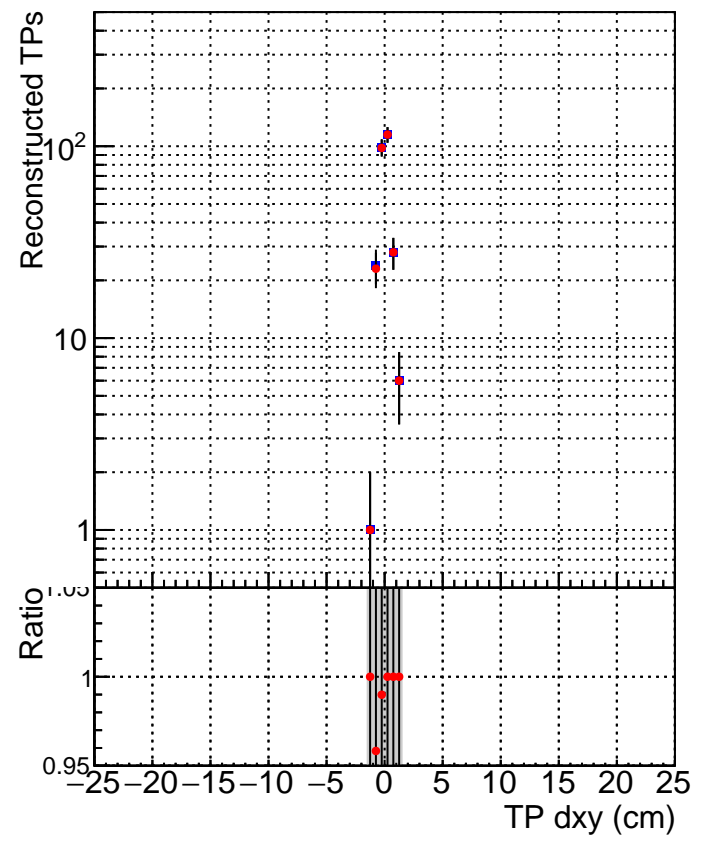

**N of simulated tracks vs dxy**

**N of associated tracks (simToReco) vs dxy**

**N of simulated track**

- SoftQCD\_default
- SoftQCD\_ckfPixelLessStep