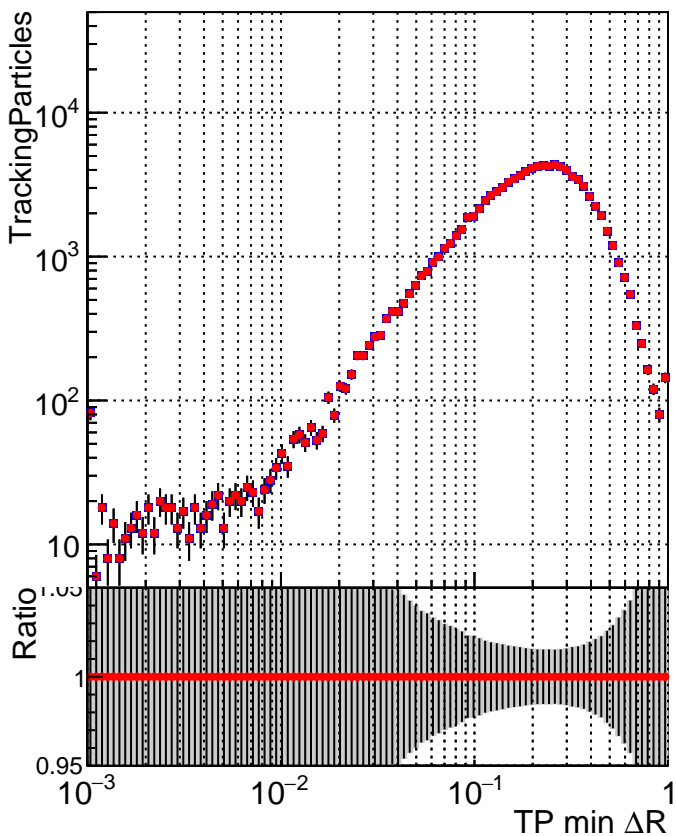

N of simulated tracks vs dR

N of associated tracks (simToReco) vs dR

N of simulated tracks

- SoftQCD\_default
- SoftQCD\_ckfPixelLessStep