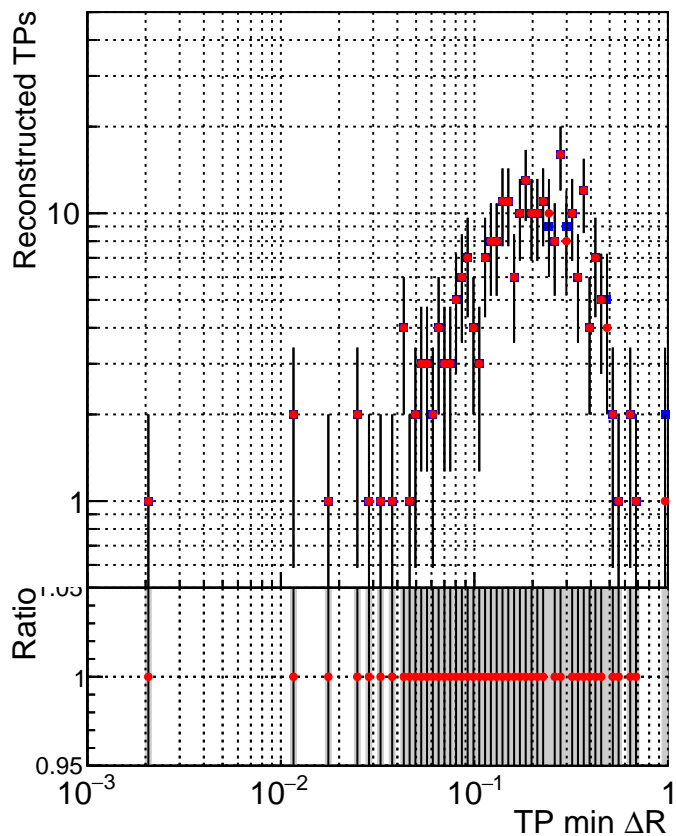

N of simulated tracks vs dR

N of associated tracks (simToReco) vs dR

N of simulated tracks

- SoftQCD\_default
- SoftQCD\_ckfPixelLessStep