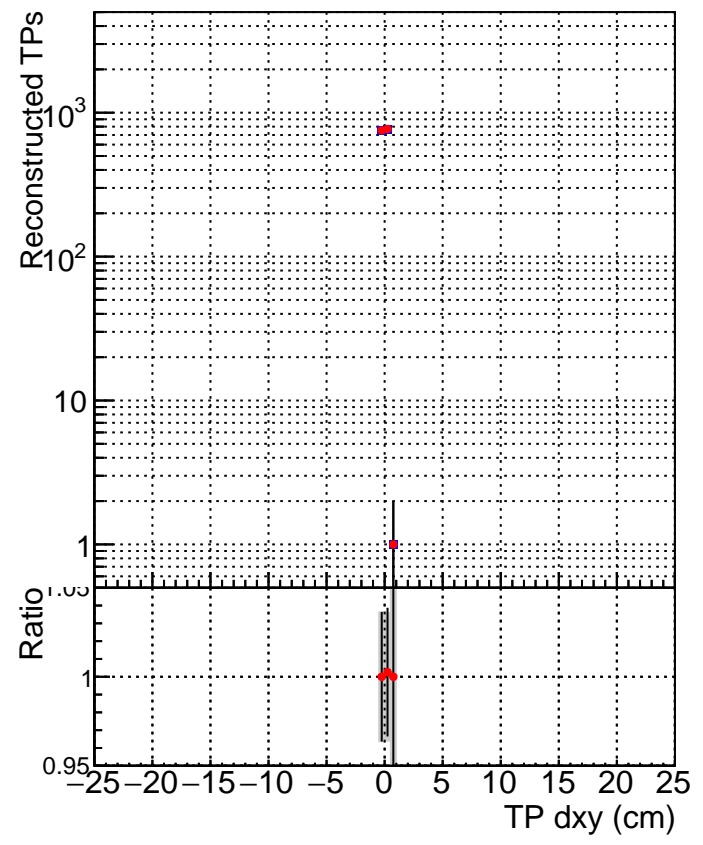

N of simulated tracks vs dxy

N of associated tracks (simToReco) vs dxy

N of simulated track

- SoftQCD_default
- SoftQCD_ckfPixelLessStep