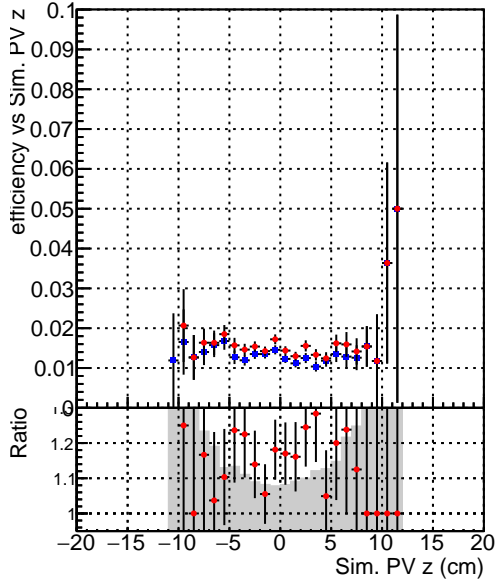

Efficiency vs vertpos**fake+duplicates vs vert r**
Efficiency vs vert z
 — SoftQCD_default (blue squares)
 — SoftQCD_ckfPixelLessStep (red circles)
**Efficiency vs. sim PV z****fake+duplicates vs Sim. PV z**