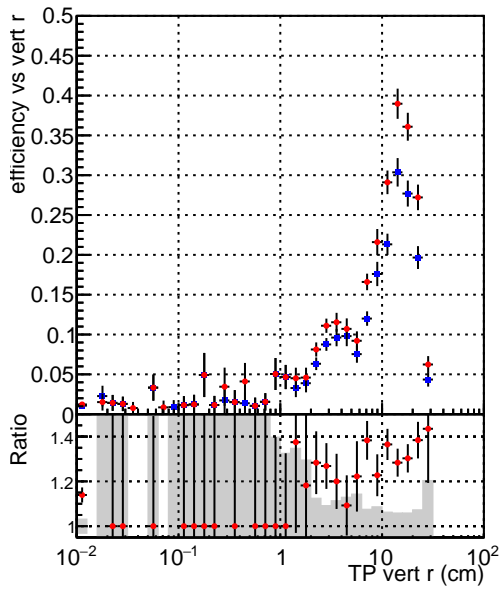

Efficiency vs vertpos**fake+duplicates vs vert r**
Efficiency vs vert z
 — SoftQCD_default (blue squares)
 — SoftQCD_ckfPixelLessStep (red circles)
**Efficiency vs. sim PV z****fake+duplicates vs Sim. PV z**