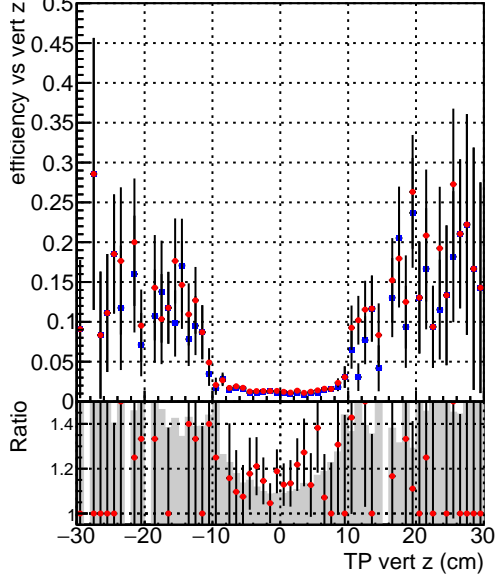

Efficiency vs vertpos**fake+duplicates vs vert r**
Efficiency vs vert z
 — SoftQCD_default (blue squares)
 — SoftQCD_ckfPixelLessStep (red circles)
**Efficiency vs. sim PV z****fake+duplicates vs Sim. PV z**