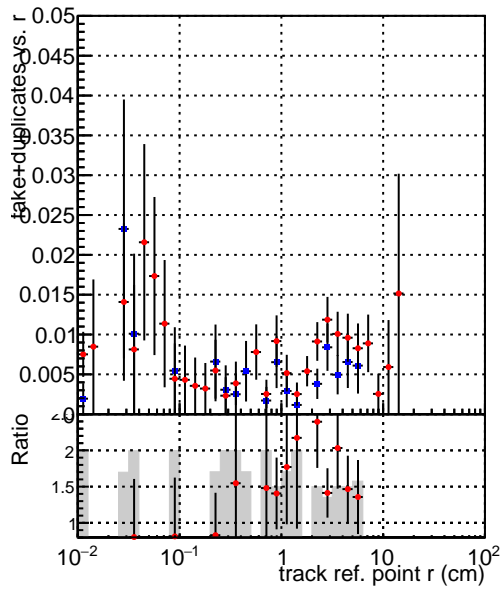

Efficiency vs vertpos**fake+duplicates vs vert r**
Efficiency vs vert z
 — SoftQCD_default (blue squares)
 — SoftQCD_ckfPixelLessStep (red circles)
**Efficiency vs. sim PV z****fake+duplicates vs Sim. PV z**