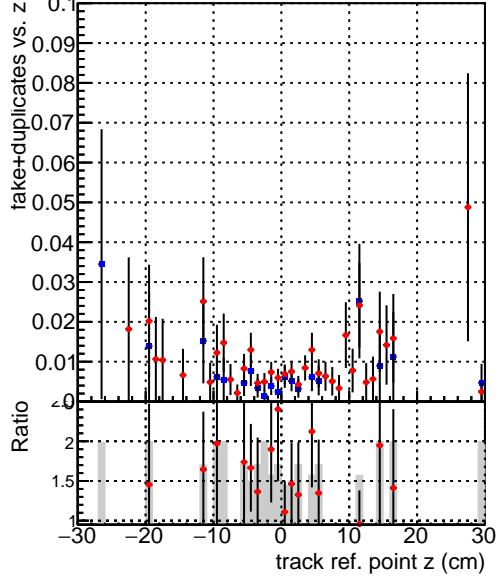

Efficiency vs vertpos**fake+duplicates vs vert r**
Efficiency vs vert z
 — SoftQCD_default (blue squares)
 — SoftQCD_ckfPixelLessStep (red circles)
**Efficiency vs. sim PV z****fake+duplicates vs Sim. PV z**