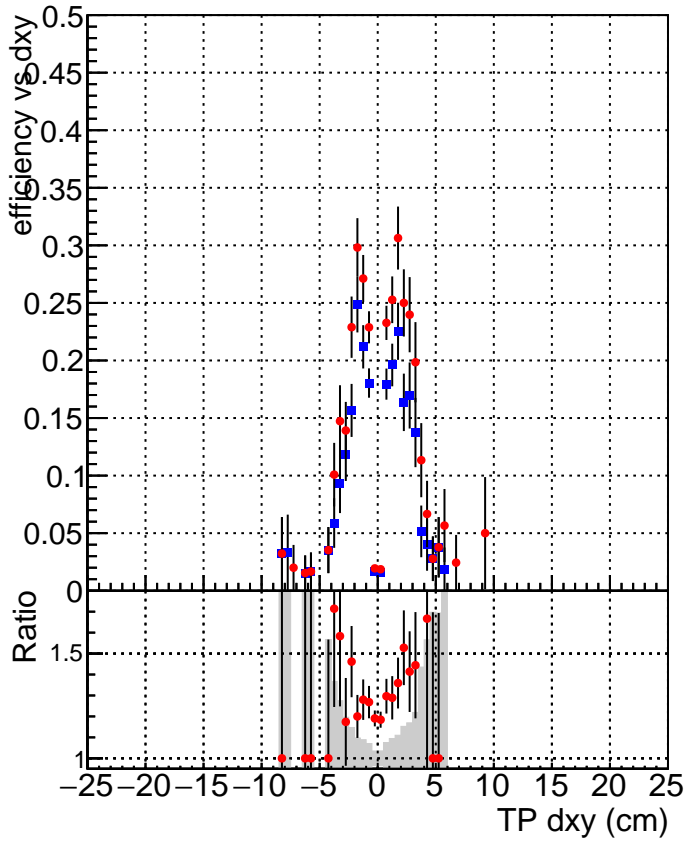

Efficiency vs Dxy**fake+duplicates vs dxy****Efficiency vs Dz**

■ SoftQCD_default
● SoftQCD_ckfPixelLessStep