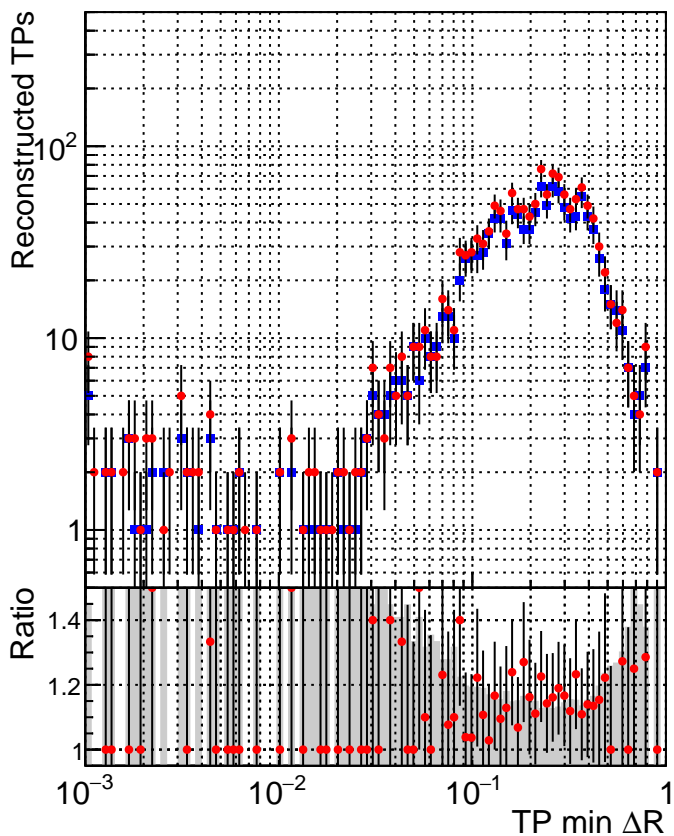

N of simulated tracks vs dR

N of associated tracks (simToReco) vs dR

N of simulated tracks

- SoftQCD_default
- SoftQCD_ckfPixelLessStep