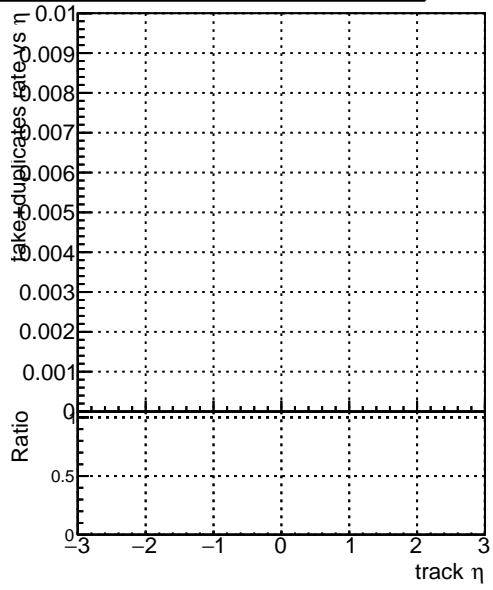

Efficiency vs p_T **fake+duplicates vs p_T** 

■ SoftQCD_default
● SoftQCD_ckfPixelLessStep

**Efficiency vs ϕ** **fake+duplicates vs ϕ** 