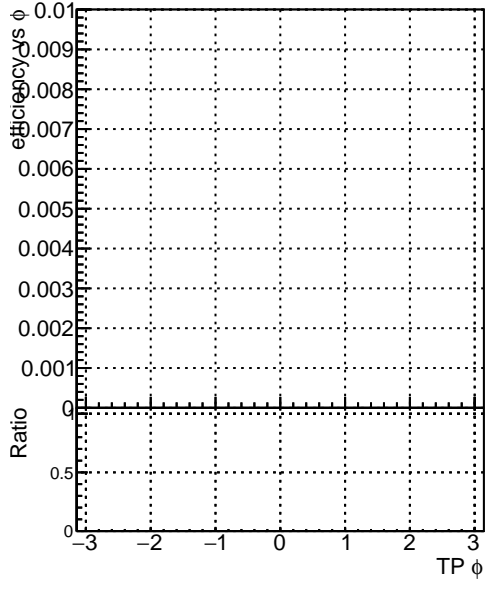

Efficiency vs p_T **fake+duplicates vs p_T** 

■ SoftQCD_default
● SoftQCD_ckfPixelLessStep

**Efficiency vs ϕ** **fake+duplicates vs ϕ** 