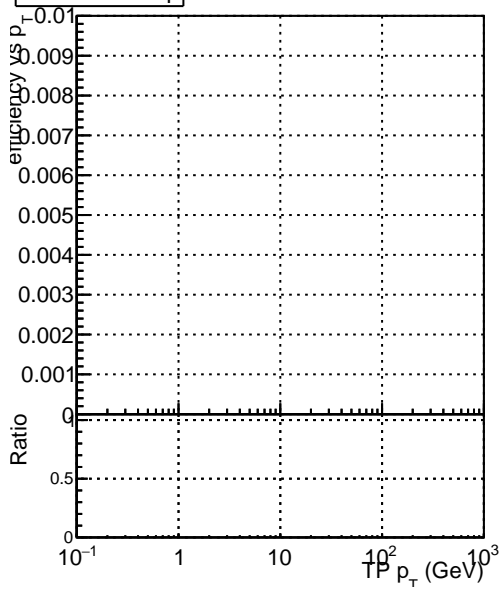

Efficiency vs p_T **fake+duplicates vs p_T** 

■ SoftQCD_default
● SoftQCD_ckfPixelLessStep

**Efficiency vs ϕ** **fake+duplicates vs ϕ** 