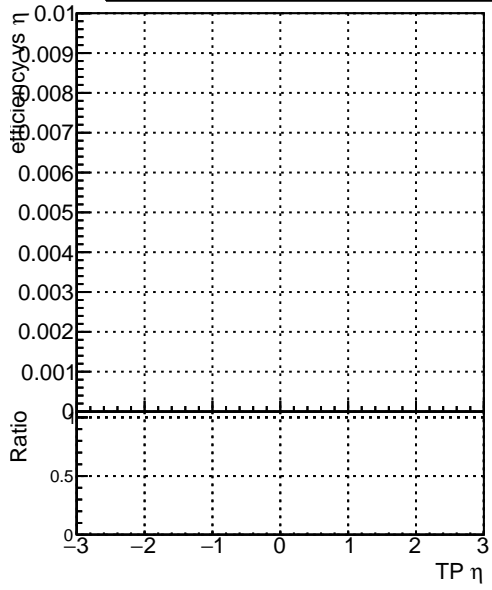

Efficiency vs p_T **fake+duplicates vs p_T** 

■ SoftQCD_default
● SoftQCD_ckfPixelLessStep

**Efficiency vs ϕ** **fake+duplicates vs ϕ** 