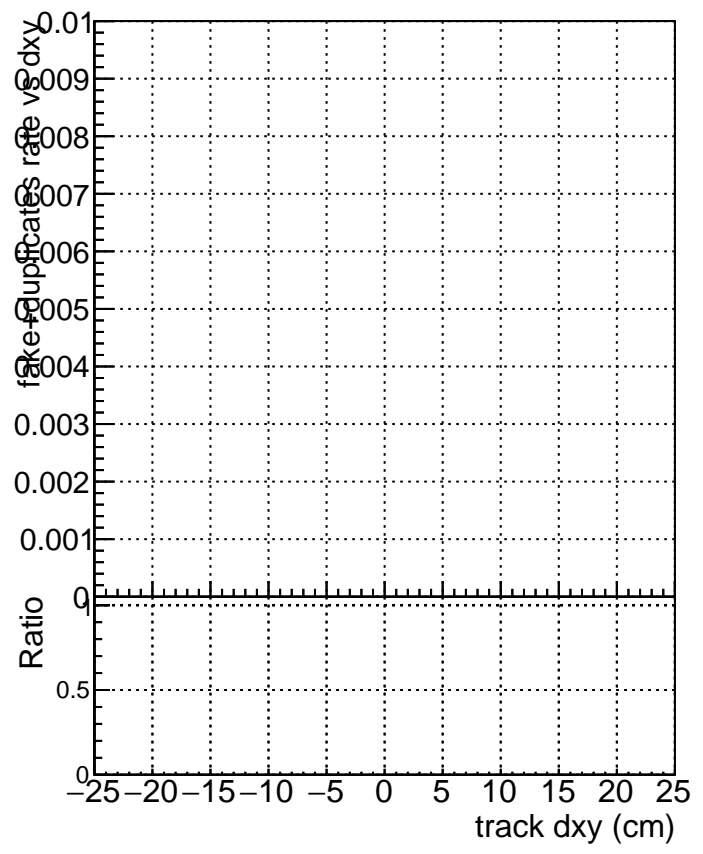

Efficiency vs Dxy

fake+duplicates vs dxy

Efficiency vs Dz

— SoftQCD_default
—• SoftQCD_ckfPixelLessStep