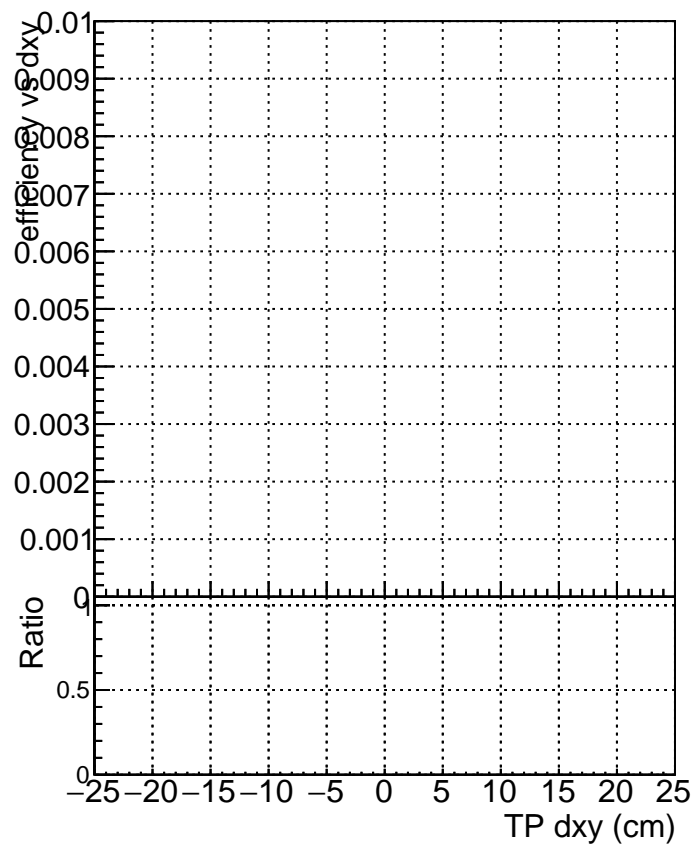

Efficiency vs Dxy

fake+duplicates vs dxy

Efficiency vs Dz

— SoftQCD_default
—• SoftQCD_ckfPixelLessStep