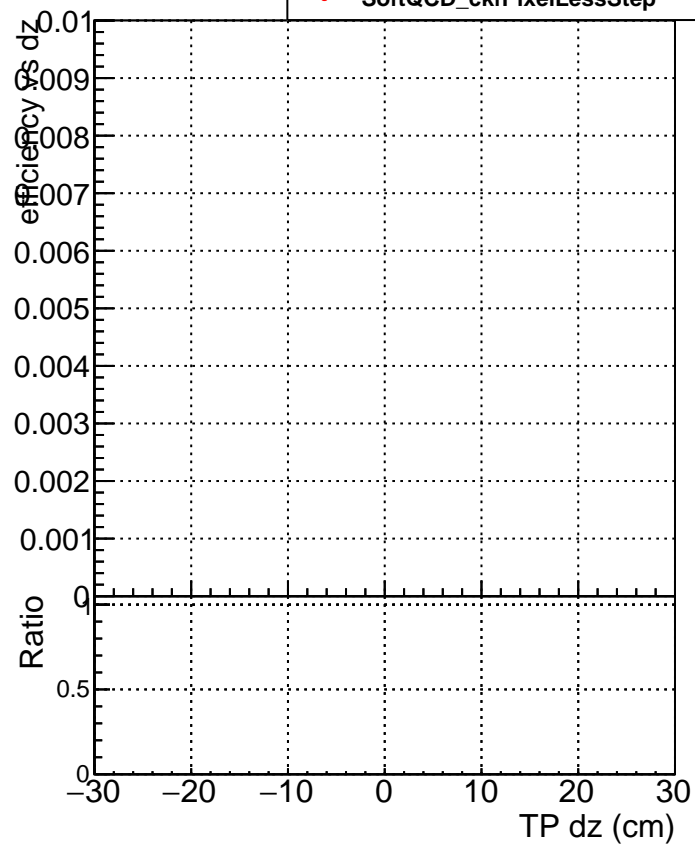

Efficiency vs Dxy

fake+duplicates vs dxy

Efficiency vs Dz

— SoftQCD_default
—• SoftQCD_ckfPixelLessStep