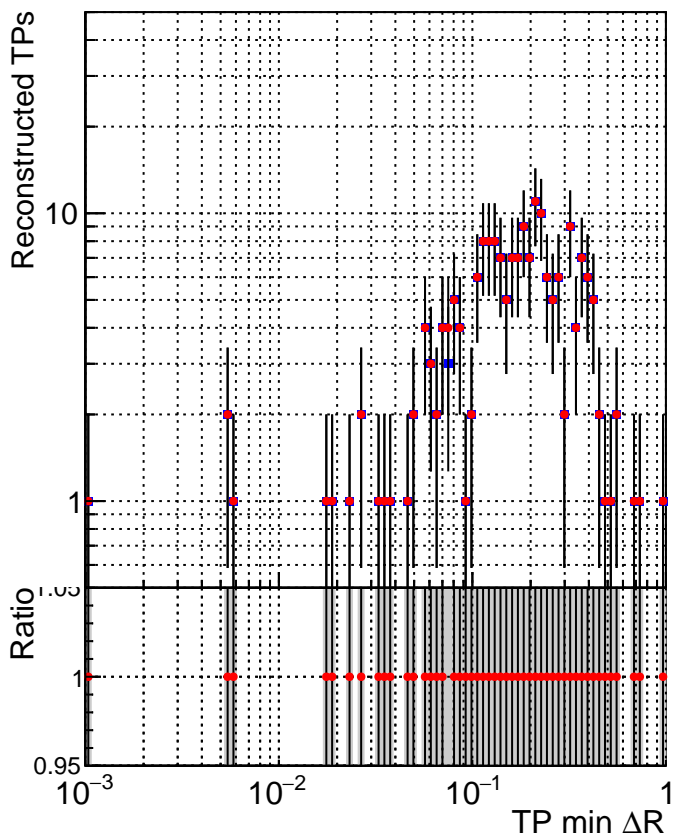

N of simulated tracks vs dR

N of associated tracks (simToReco) vs dR

N of simulated trac

- SoftQCD_default
- SoftQCD_ckfPixelLessStep