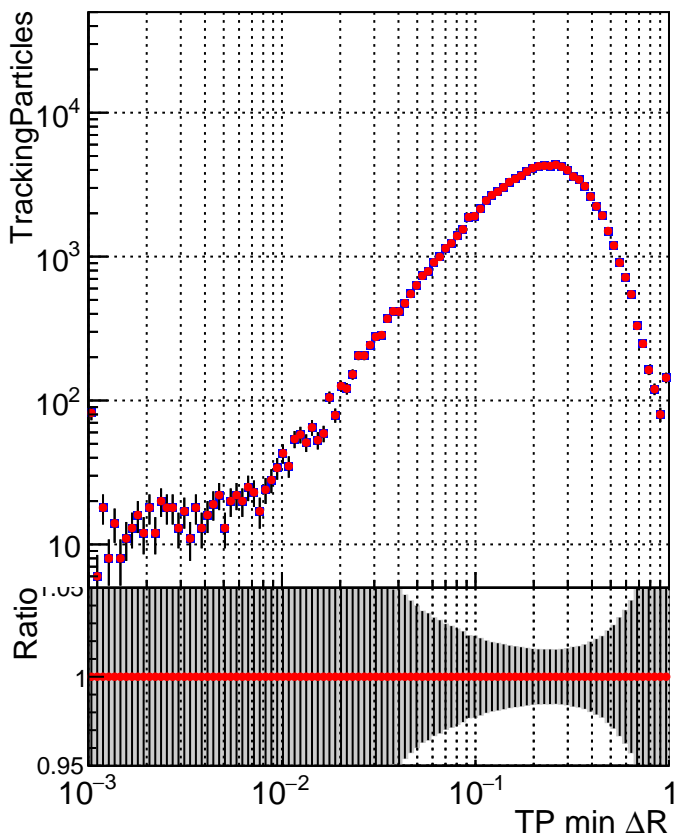

N of simulated tracks vs dR

N of associated tracks (simToReco) vs dR

N of simulated trac

- SoftQCD_default
- SoftQCD_ckfPixelLessStep