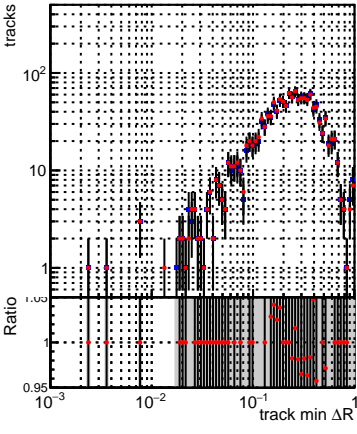

N of reconstructed tracks vs dR

N of associated tracks (recoToSim) vs dR

N of associated (recoToSim) looper tracks vs dR

N of reconstructed tracks vs dR(track, jet)

N of associated tracks (recoToSim) vs dR(track, jet)

N of associated (recoToSim) looper tracks vs dR(track, jet)

—● SoftQCD\_default  
—● SoftQCD\_ckfPixelLessStep