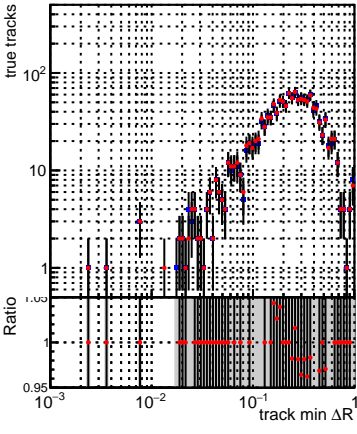

N of reconstructed tracks vs dR

N of associated tracks (recoToSim) vs dR

N of associated (recoToSim) looper tracks vs dR

N of reconstructed tracks vs dR(track, jet)

N of associated tracks (recoToSim) vs dR(track, jet)

N of associated (recoToSim) looper tracks vs dR(track, jet)

—● SoftQCD\_default  
—● SoftQCD\_ckfPixelLessStep