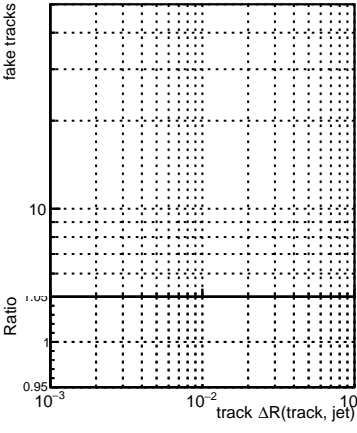

N of reconstructed tracks vs dR

N of associated tracks (recoToSim) vs dR

N of associated (recoToSim) looper tracks vs dR

N of reconstructed tracks vs dR(track, jet)

N of associated tracks (recoToSim) vs dR(track, jet)

N of associated (recoToSim) looper tracks vs dR(track, jet)

—● SoftQCD\_default  
—● SoftQCD\_ckfPixelLessStep