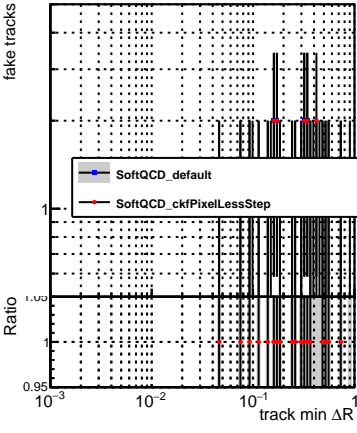

N of reconstructed tracks vs dR

N of associated tracks (recoToSim) vs dR

N of associated (recoToSim) looper tracks vs dR

N of reconstructed tracks vs dR(track, jet)

N of associated tracks (recoToSim) vs dR(track, jet)

N of associated (recoToSim) looper tracks vs dR(track, jet)

—● SoftQCD\_default  
—● SoftQCD\_ckfPixelLessStep