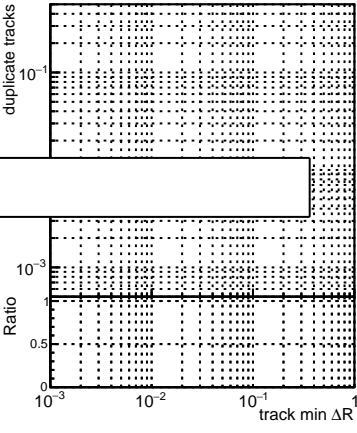

N of reconstructed tracks vs dR

N of associated tracks (recoToSim) vs dR

N of associated (recoToSim) looper tracks vs dR

N of reconstructed tracks vs dR(track, jet)

N of associated tracks (recoToSim) vs dR(track, jet)

N of associated (recoToSim) looper tracks vs dR(track, jet)

—● SoftQCD\_default  
—● SoftQCD\_ckfPixelLessStep