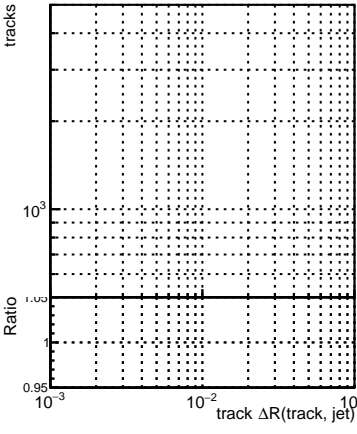

N of reconstructed tracks vs dR

N of associated tracks (recoToSim) vs dR

N of associated (recoToSim) looper tracks vs dR

N of reconstructed tracks vs dR(track, jet)

N of associated tracks (recoToSim) vs dR(track, jet)

N of associated (recoToSim) looper tracks vs dR(track, jet)

—● SoftQCD\_default  
—● SoftQCD\_ckfPixelLessStep