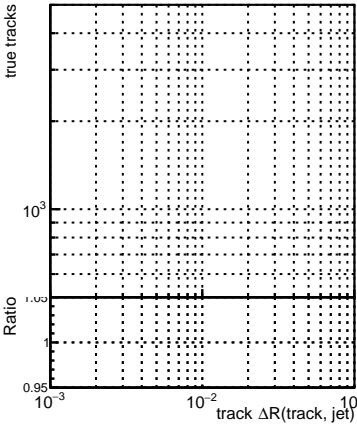

N of reconstructed tracks vs dR

N of associated tracks (recoToSim) vs dR

N of associated (recoToSim) looper tracks vs dR

N of reconstructed tracks vs dR(track, jet)

N of associated tracks (recoToSim) vs dR(track, jet)

N of associated (recoToSim) looper tracks vs dR(track, jet)

—● SoftQCD\_default  
—● SoftQCD\_ckfPixelLessStep