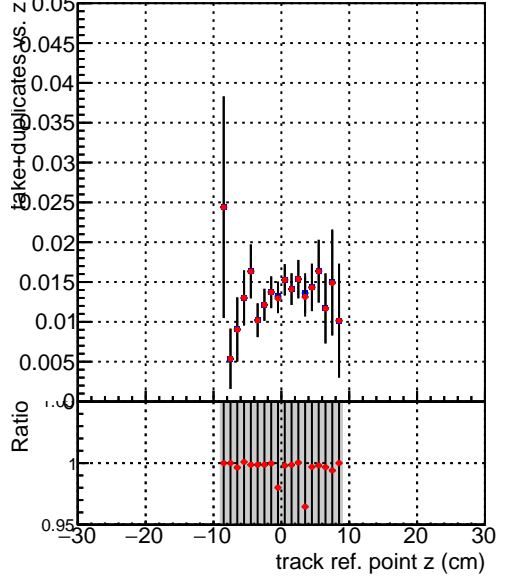

**Efficiency vs vertpos****fake+duplicates vs vert r**
**Efficiency vs vert z**  
 — SoftQCD\_default (blue square)  
 — SoftQCD\_ckfPixelLessStep (red circle)
**Efficiency vs. sim PV z****fake+duplicates vs Sim. PV z**