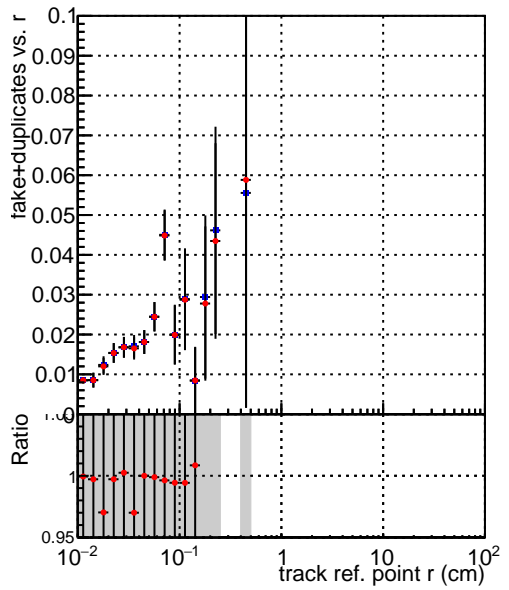

**Efficiency vs vertpos****fake+duplicates vs vert r**
**Efficiency vs vert z**  
 — SoftQCD\_default (blue square)  
 — SoftQCD\_ckfPixelLessStep (red circle)
**Efficiency vs. sim PV z****fake+duplicates vs Sim. PV z**