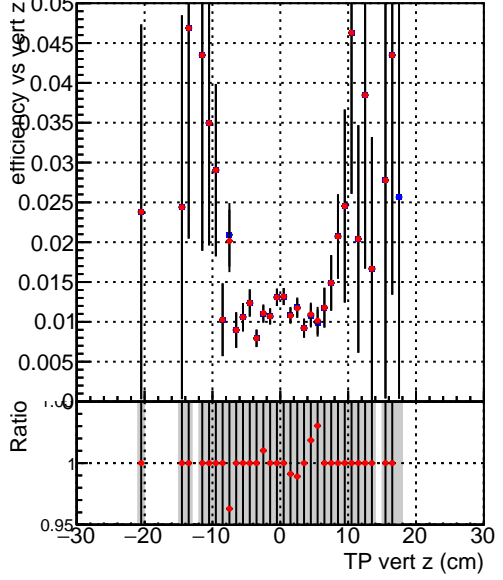

**Efficiency vs vertpos****fake+duplicates vs vert r**
**Efficiency vs vert z**  
 — SoftQCD\_default (blue square)  
 — SoftQCD\_ckfPixelLessStep (red circle)
**Efficiency vs. sim PV z****fake+duplicates vs Sim. PV z**