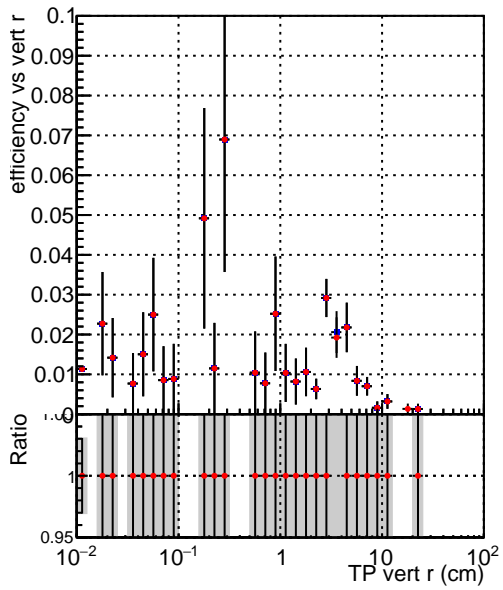

**Efficiency vs vertpos****fake+duplicates vs vert r**
**Efficiency vs vert z**  
 — SoftQCD\_default (blue square)  
 — SoftQCD\_ckfPixelLessStep (red circle)
**Efficiency vs. sim PV z****fake+duplicates vs Sim. PV z**