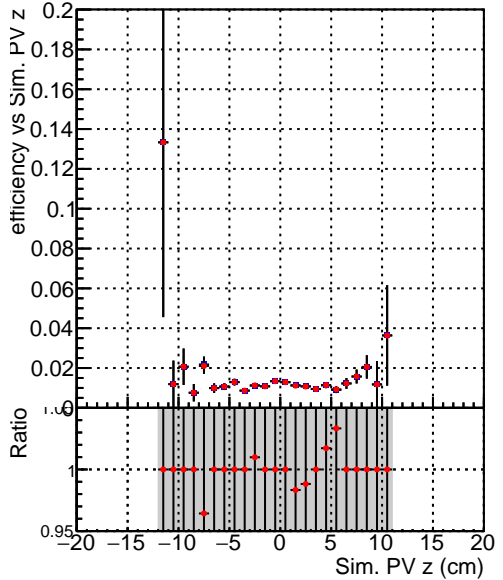

**Efficiency vs vertpos****fake+duplicates vs vert r**
**Efficiency vs vert z**  
 — SoftQCD\_default (blue square)  
 — SoftQCD\_ckfPixelLessStep (red circle)
**Efficiency vs. sim PV z****fake+duplicates vs Sim. PV z**