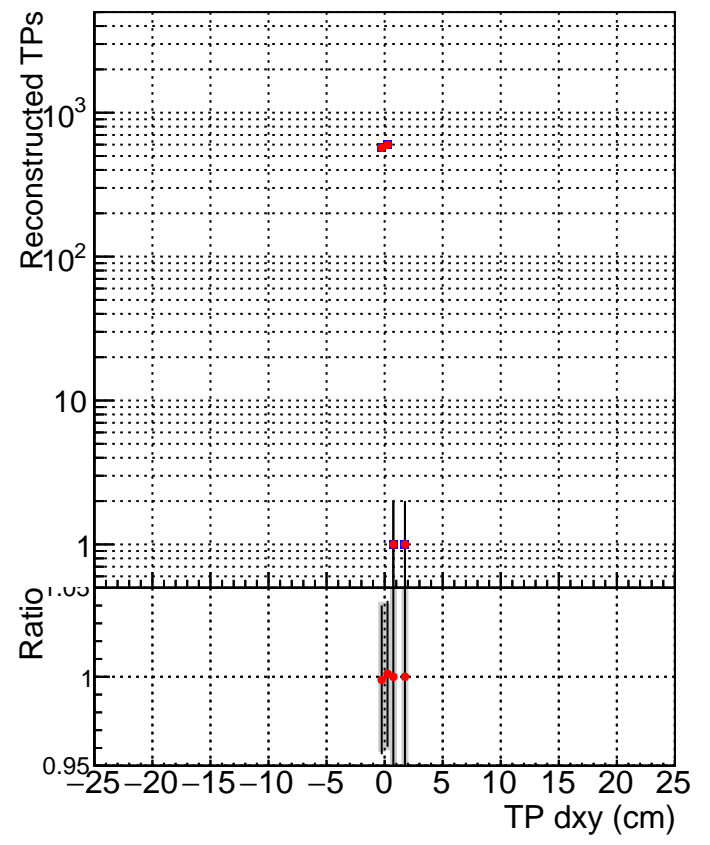

N of simulated tracks vs dxy

N of associated tracks (simToReco) vs dxy

N of simulated track

- SoftQCD_default
- SoftQCD_ckfPixelLessStep