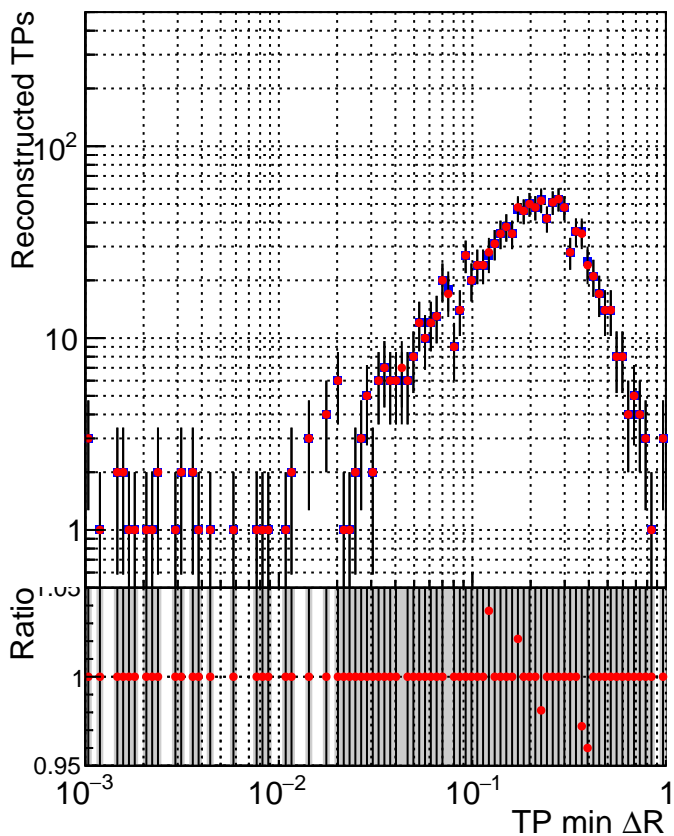

N of simulated tracks vs dR

N of associated tracks (simToReco) vs dR

N of simulated trac

- SoftQCD\_default
- SoftQCD\_ckfPixelLessStep