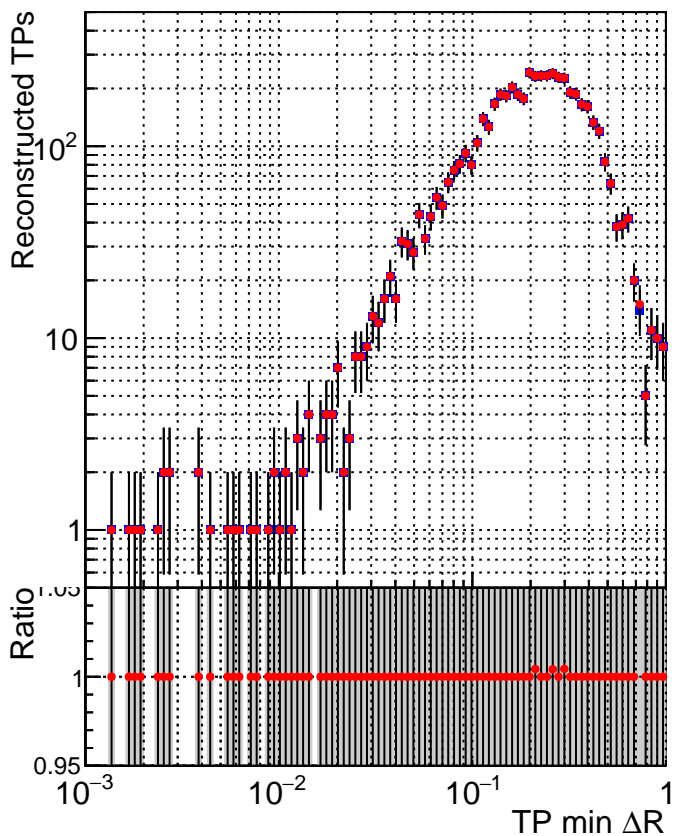

N of simulated tracks vs dR

N of associated tracks (simToReco) vs dR

N of simulated tracks

- SoftQCD_default
- SoftQCD_ckfPixelLessStep