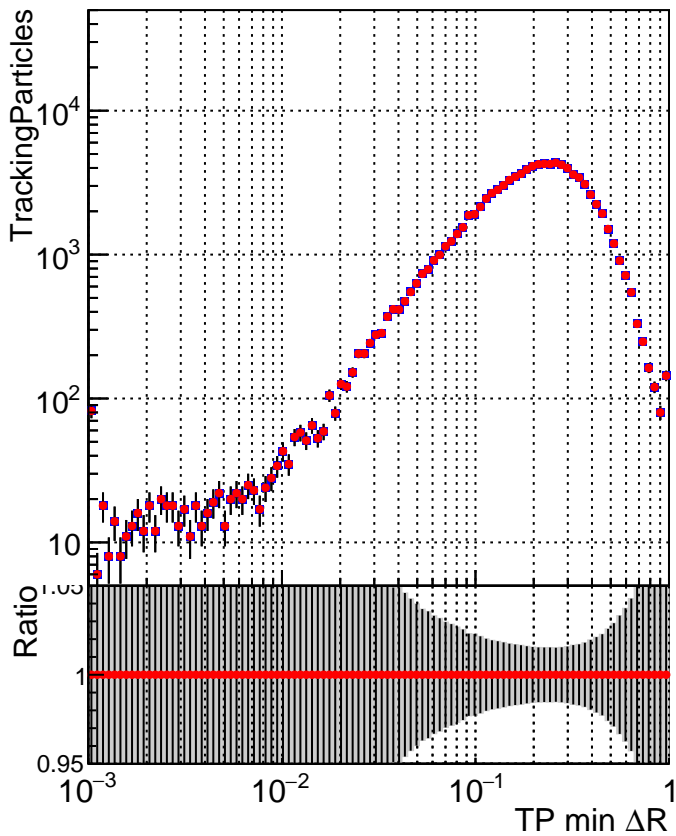

N of simulated tracks vs dR

N of associated tracks (simToReco) vs dR

N of simulated trac

- SoftQCD_default
- SoftQCD_ckfPixelLessStep