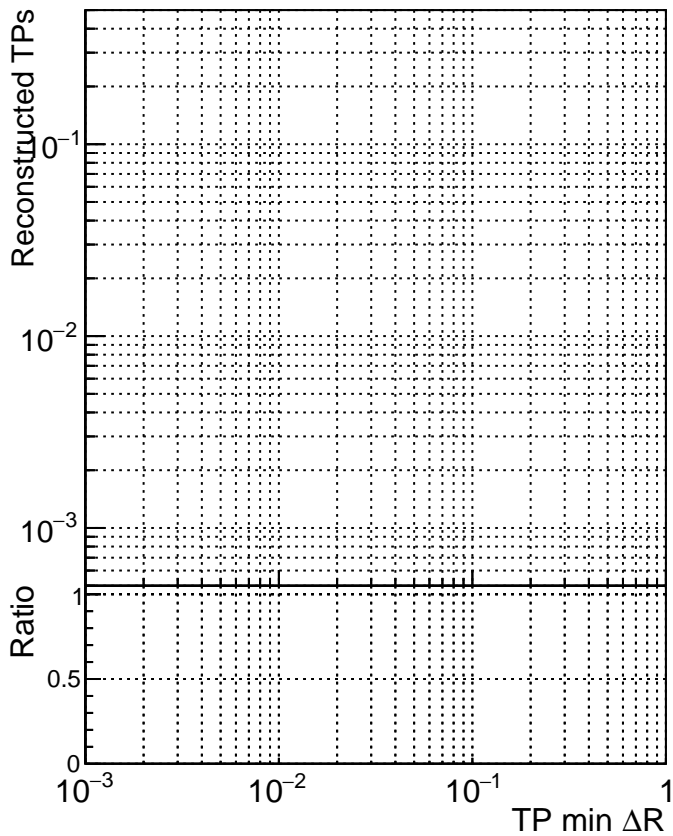

N of simulated tracks vs dR

N of associated tracks (simToReco) vs dR

N of simulated trac

- SoftQCD_default
- SoftQCD_ckfPixelLessStep