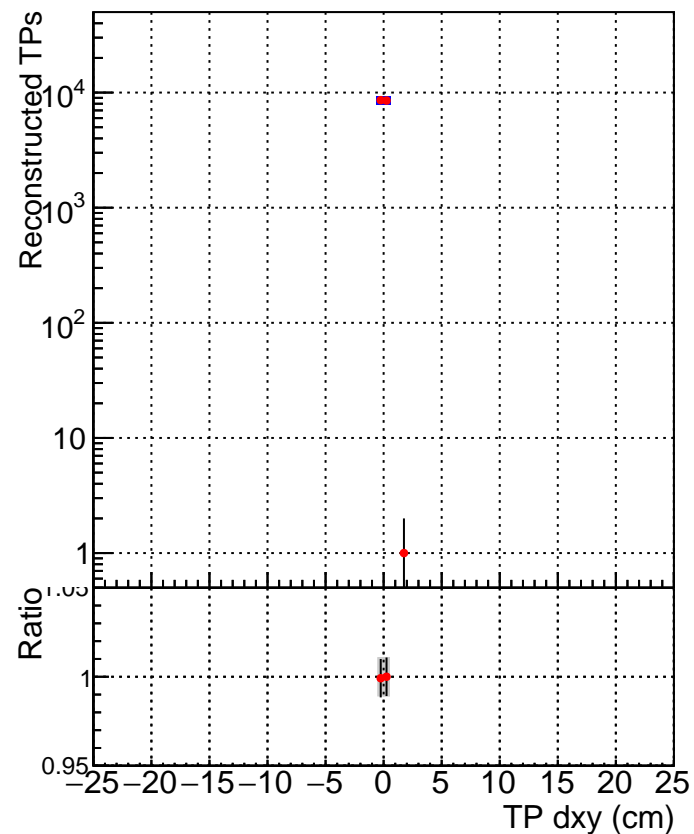

N of simulated tracks vs dxy**N of associated tracks (simToReco) vs dxy****N of simulated track**

■ SoftQCD_default
■ SoftQCD_ckfPixelLessStep