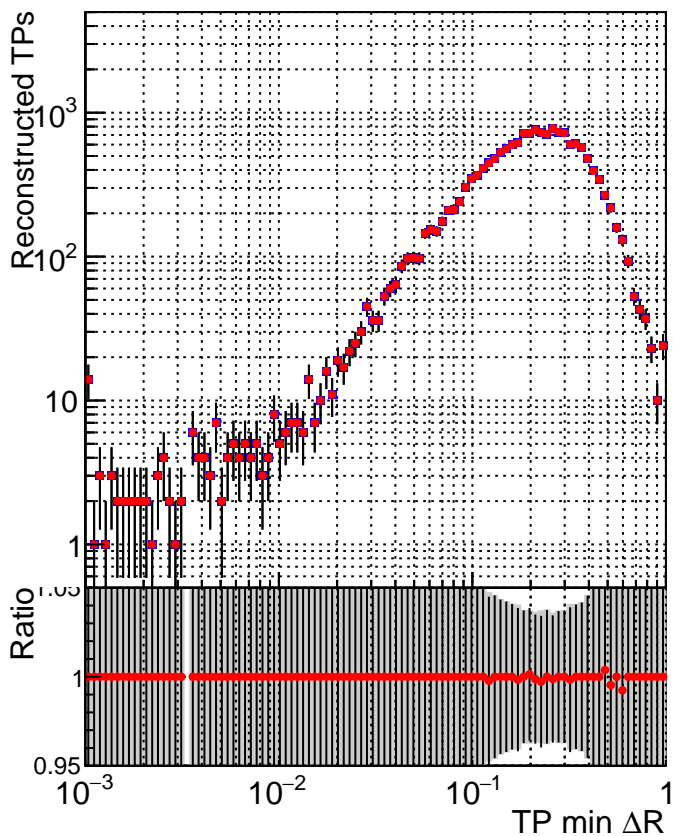

N of simulated tracks vs dR

N of associated tracks (simToReco) vs dR

N of simulated trac

- SoftQCD\_default
- SoftQCD\_ckfPixelLessStep