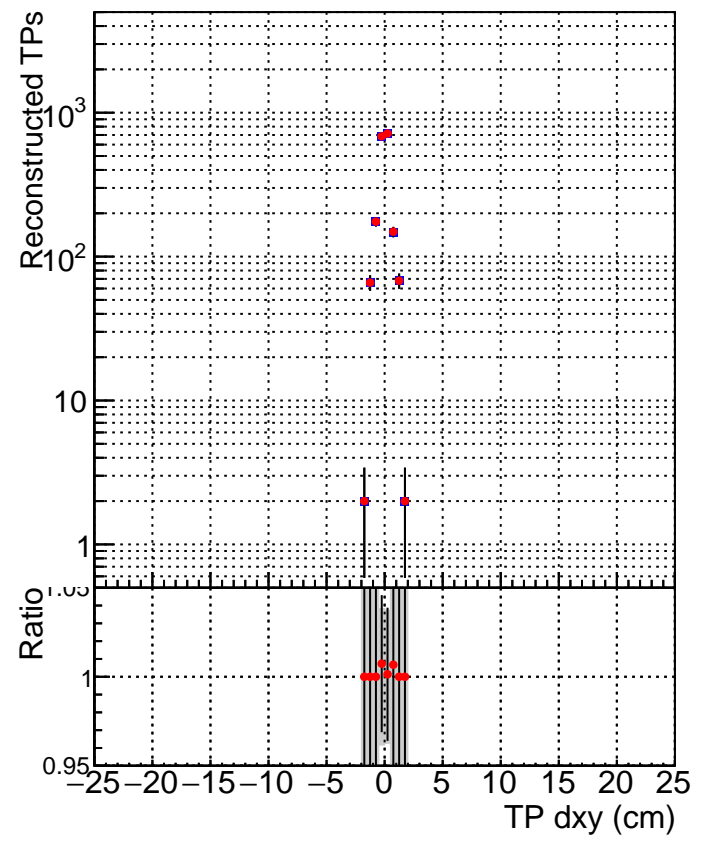

**N of simulated tracks vs dxy**

**N of associated tracks (simToReco) vs dxy**

**N of simulated track**

- SoftQCD\_default
- SoftQCD\_ckfPixelLessStep