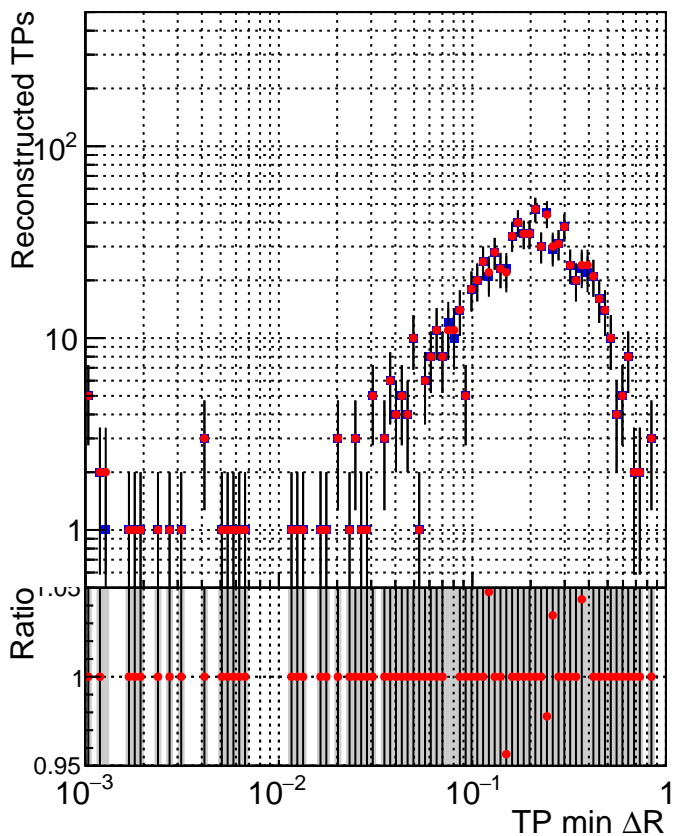

N of simulated tracks vs dR

N of associated tracks (simToReco) vs dR

N of simulated trac

- SoftQCD\_default
- SoftQCD\_ckfPixelLessStep