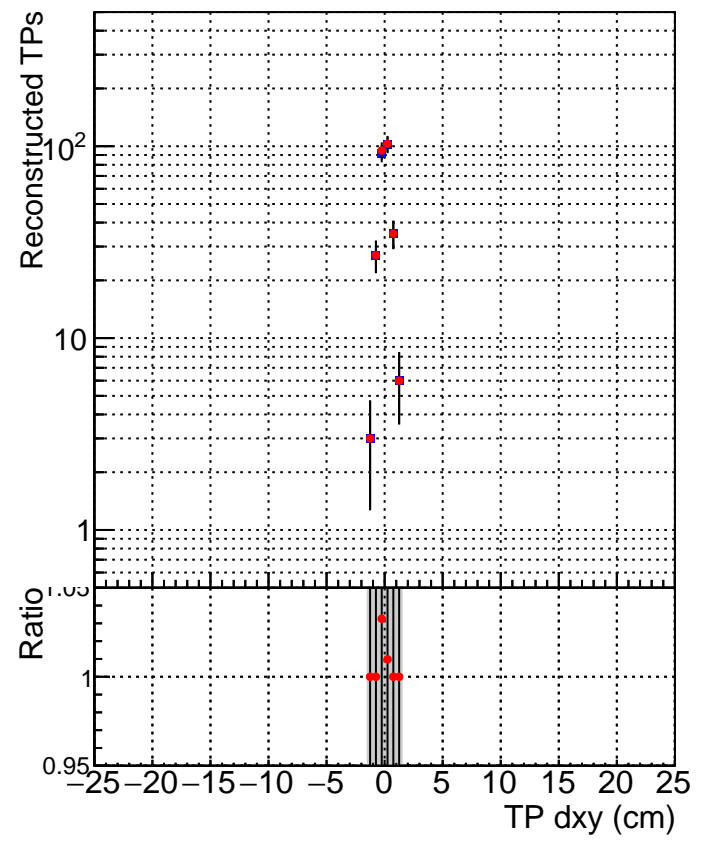

N of simulated tracks vs dxy

N of associated tracks (simToReco) vs dxy

N of simulated track

- SoftQCD_default
- SoftQCD_ckfPixelLessStep