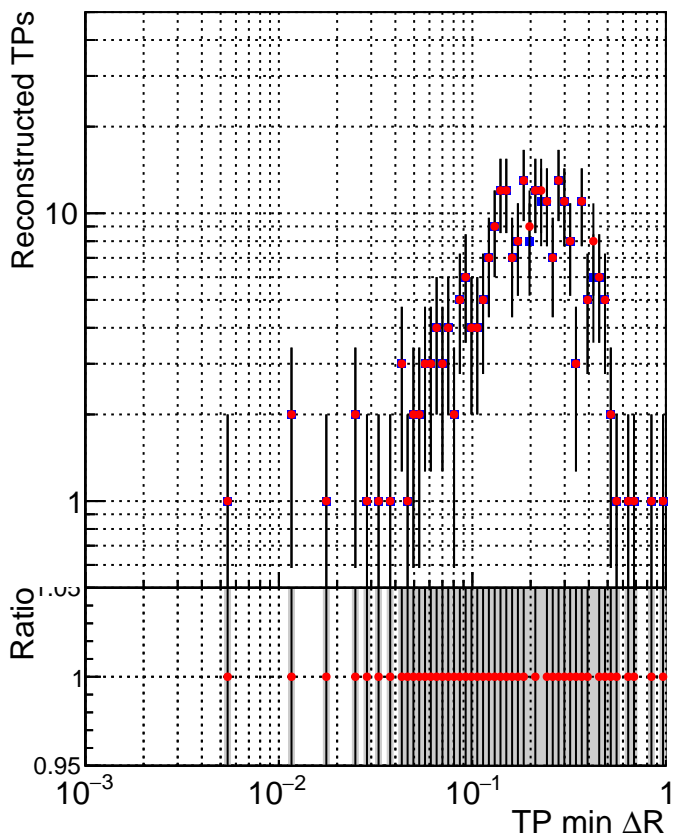

N of simulated tracks vs dR

N of associated tracks (simToReco) vs dR

N of simulated tracks

- SoftQCD_default
- SoftQCD_ckfPixelLessStep