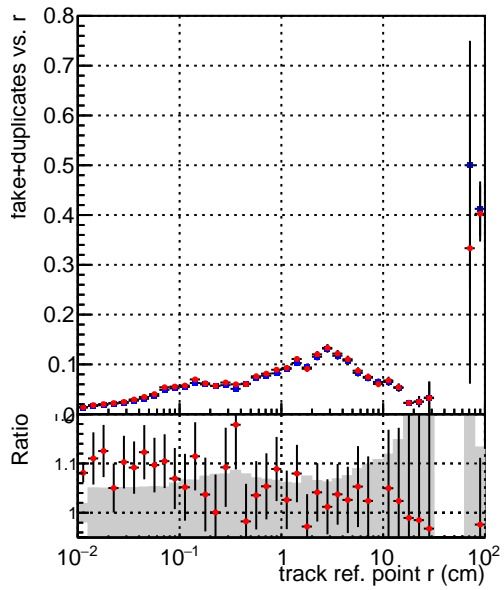

**Efficiency vs vertpos****fake+duplicates vs vert r**
**Efficiency vs. TP vert z (cm)**  
 Legend:  
 - SoftQCD\_default (blue diamonds)  
 - SoftQCD\_ckfPixelLessStep (red diamonds)
**Efficiency vs. sim PV z****fake+duplicates vs Sim. PV z**