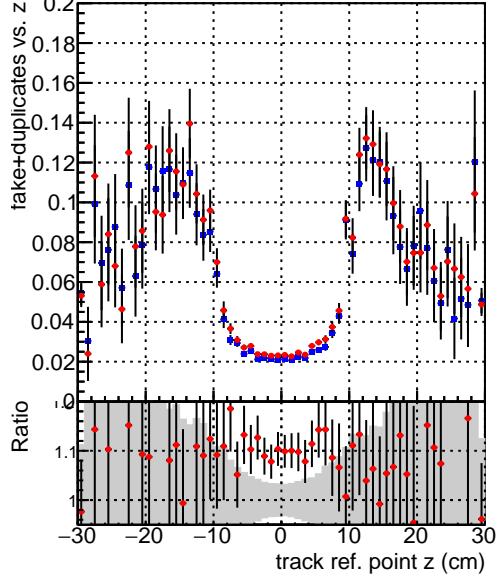

**Efficiency vs vertpos****fake+duplicates vs vert r**
**Efficiency vs. TP vert z (cm)**  
 Legend:  
 - SoftQCD\_default (blue diamonds)  
 - SoftQCD\_ckfPixelLessStep (red diamonds)
**Efficiency vs. sim PV z****fake+duplicates vs Sim. PV z**