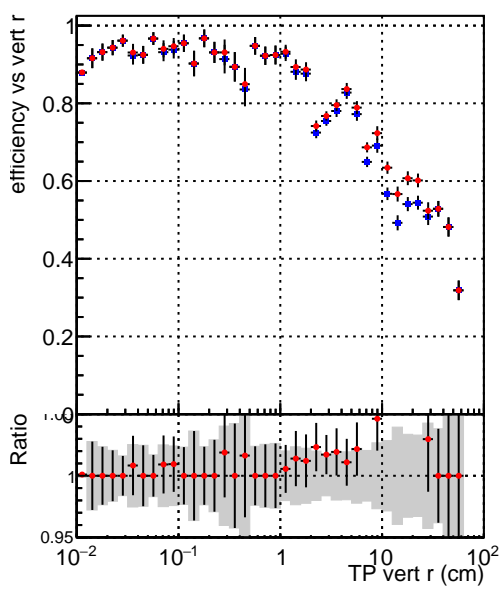

**Efficiency vs vertpos****fake+duplicates vs vert r**
**Efficiency vs. TP vert z (cm)**  
 Legend:  
 - SoftQCD\_default (blue diamonds)  
 - SoftQCD\_ckfPixelLessStep (red diamonds)
**Efficiency vs. sim PV z****fake+duplicates vs Sim. PV z**