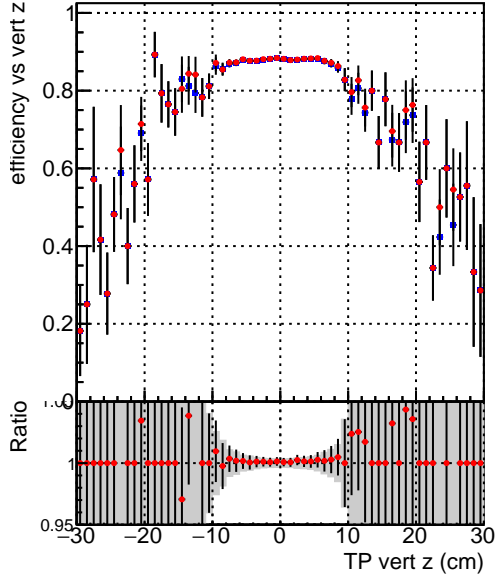

**Efficiency vs vertpos****fake+duplicates vs vert r**
**Efficiency vs. TP vert z (cm)**  
 Legend:  
 - SoftQCD\_default (blue diamonds)  
 - SoftQCD\_ckfPixelLessStep (red diamonds)
**Efficiency vs. sim PV z****fake+duplicates vs Sim. PV z**