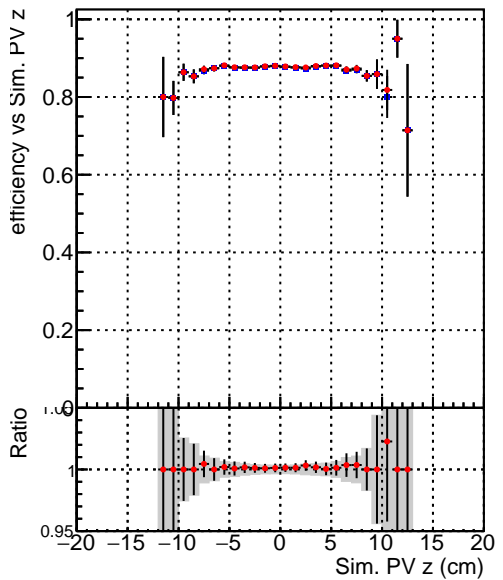

**Efficiency vs vertpos****fake+duplicates vs vert r**
**Efficiency vs. TP vert z (cm)**  
 Legend:  
 - SoftQCD\_default (blue diamonds)  
 - SoftQCD\_ckfPixelLessStep (red diamonds)
**Efficiency vs. sim PV z****fake+duplicates vs Sim. PV z**