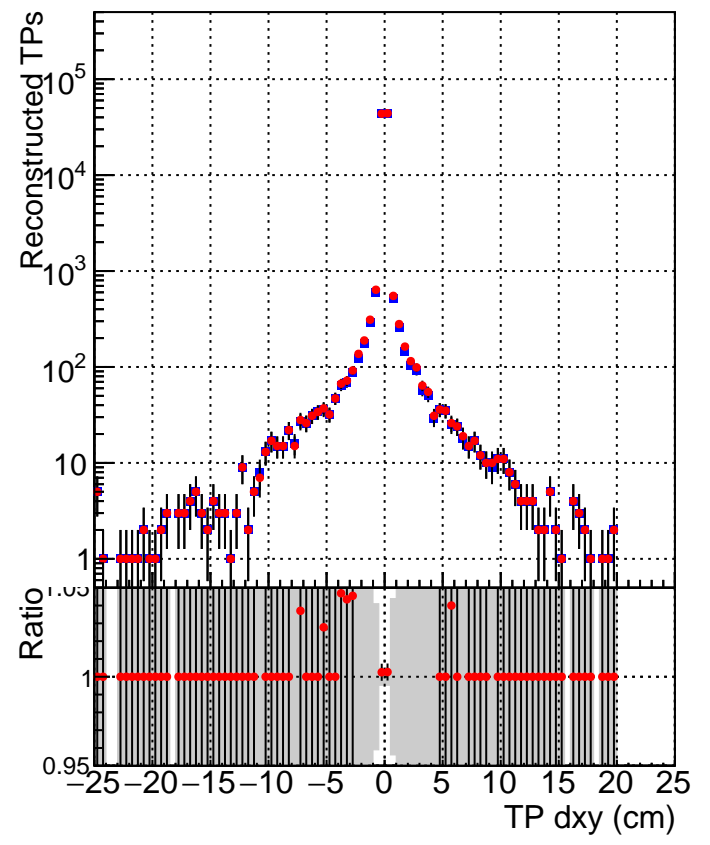

N of simulated tracks vs dxy

N of associated tracks (simToReco) vs dxy

N of simulated track

- SoftQCD_default
- SoftQCD_ckfPixelLessStep