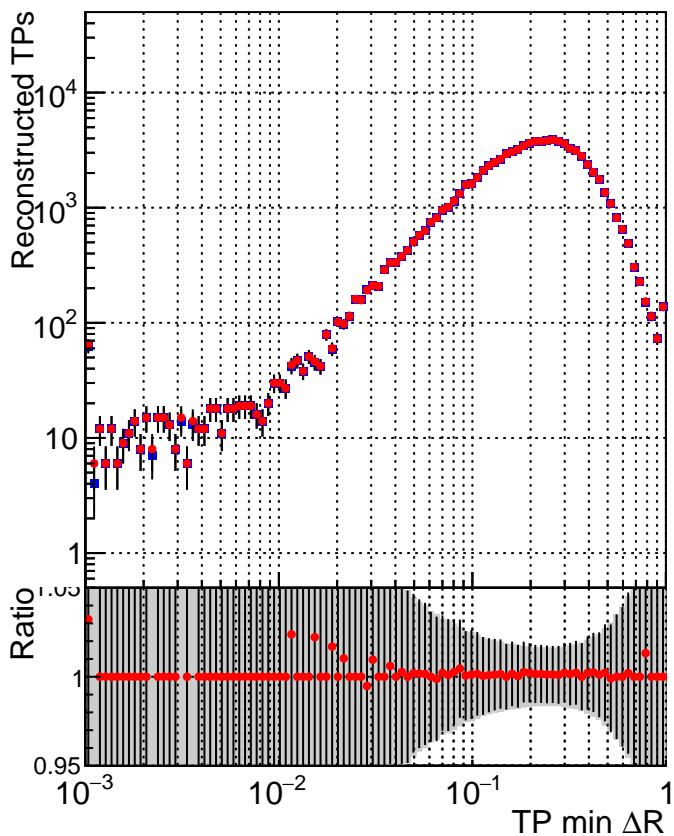

N of simulated tracks vs dR

N of associated tracks (simToReco) vs dR

N of simulated trac

- SoftQCD\_default
- SoftQCD\_ckfPixelLessStep