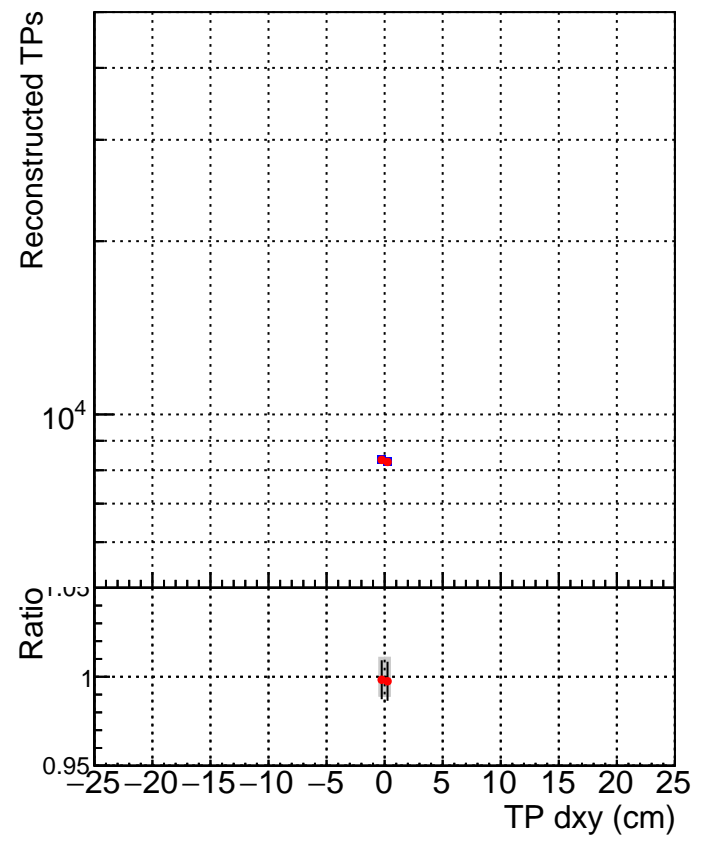

N of simulated tracks vs dxy

N of associated tracks (simToReco) vs dxy

N of simulated track

- SoftQCD_default
- SoftQCD_ckfPixelLessStep