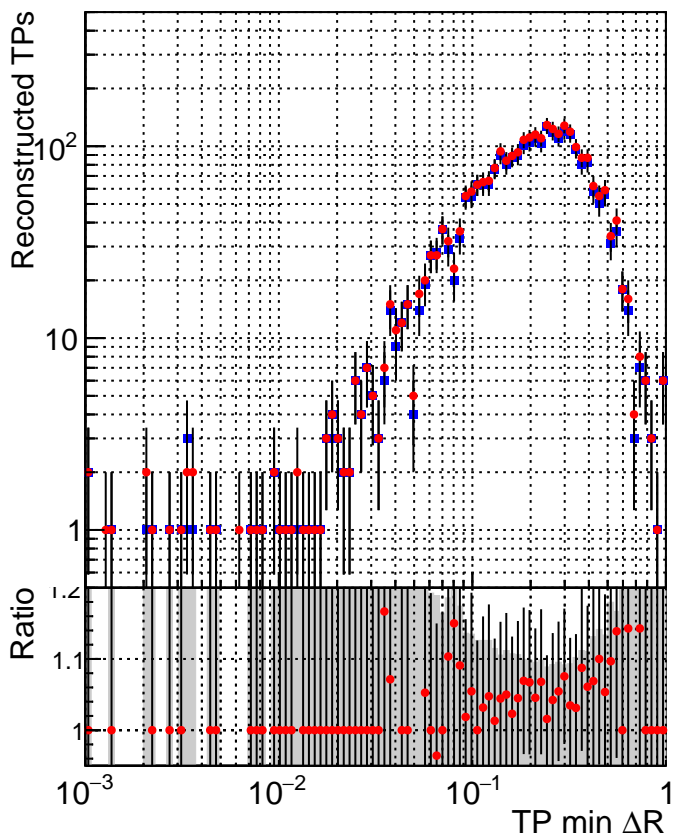

N of simulated tracks vs dR

N of associated tracks (simToReco) vs dR

N of simulated tracks

- SoftQCD\_default
- SoftQCD\_ckfPixelLessStep