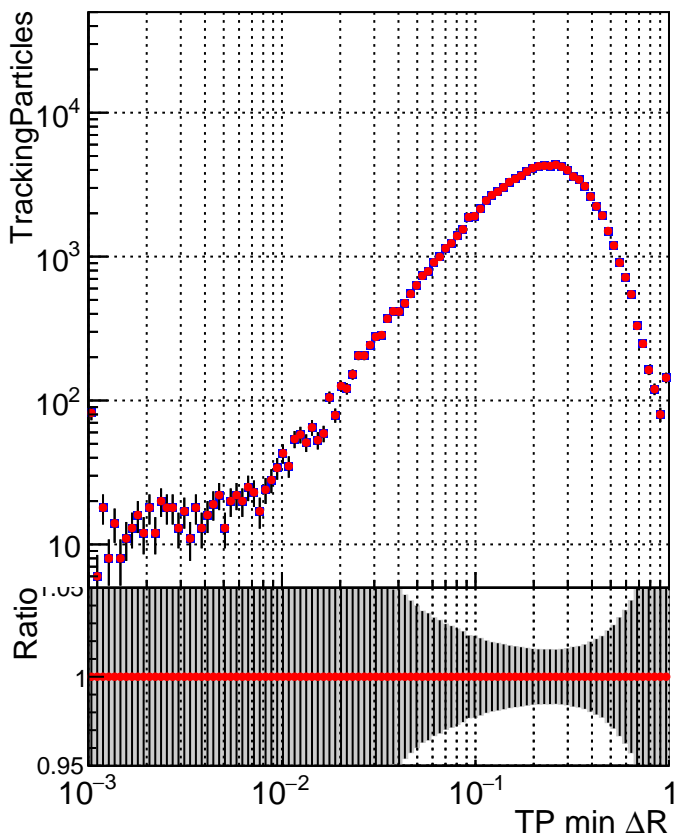

N of simulated tracks vs dR

N of associated tracks (simToReco) vs dR

N of simulated tracks

- SoftQCD\_default
- SoftQCD\_ckfPixelLessStep