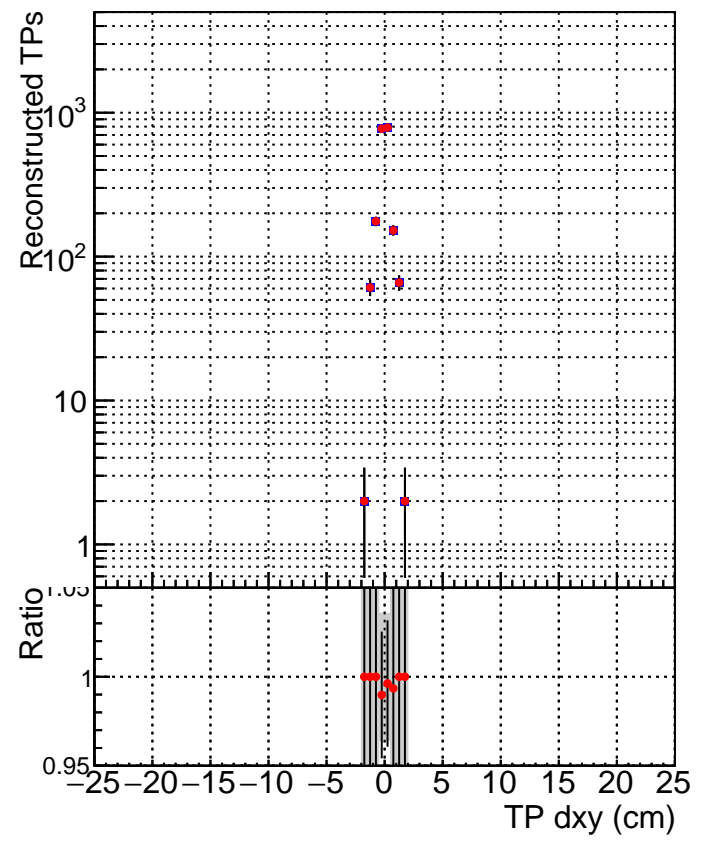

N of simulated tracks vs dxy

N of associated tracks (simToReco) vs dxy

N of simulated track

- SoftQCD_default
- SoftQCD_ckfPixelLessStep