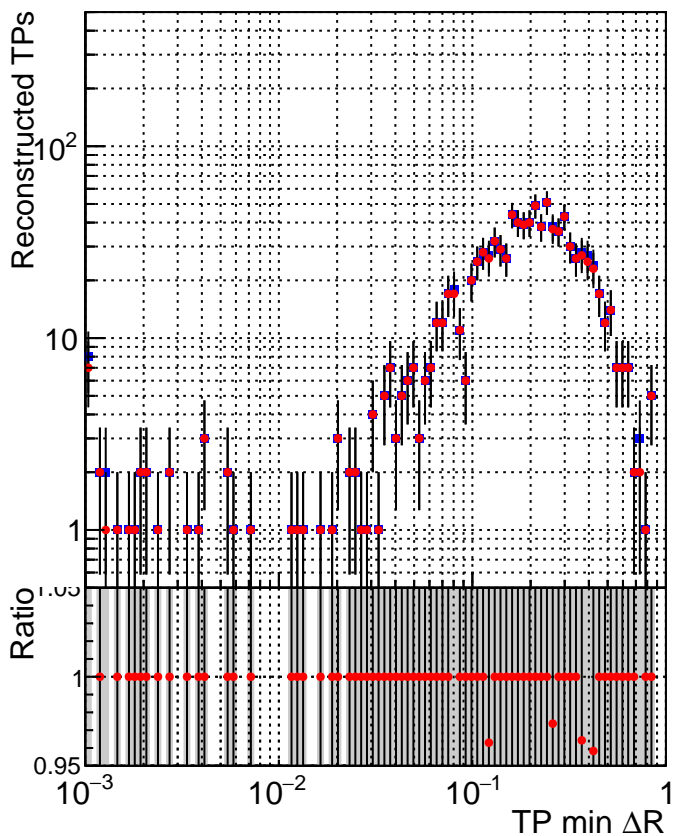

N of simulated tracks vs dR

N of associated tracks (simToReco) vs dR

N of simulated trac

- SoftQCD\_default
- SoftQCD\_ckfPixelLessStep