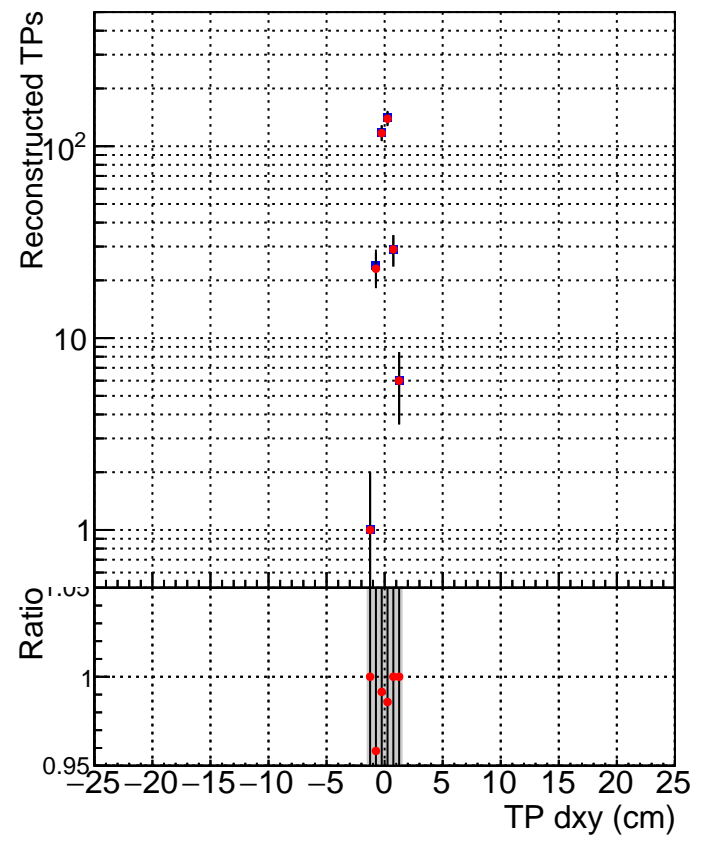

N of simulated tracks vs dxy

N of associated tracks (simToReco) vs dxy

N of simulated track

- SoftQCD_default
- SoftQCD_ckfPixelLessStep