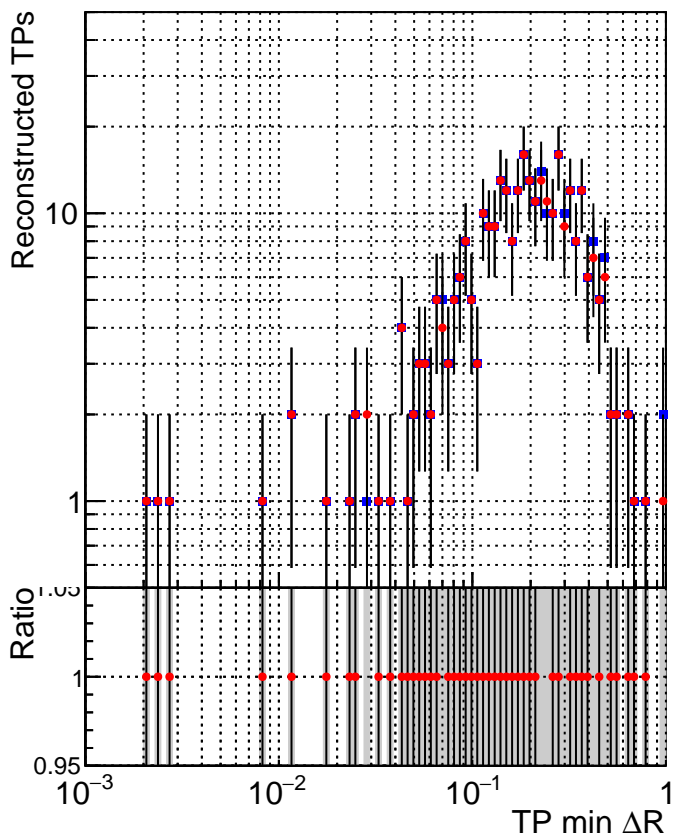

N of simulated tracks vs dR

N of associated tracks (simToReco) vs dR

N of simulated trac

- SoftQCD\_default
- SoftQCD\_ckfPixelLessStep