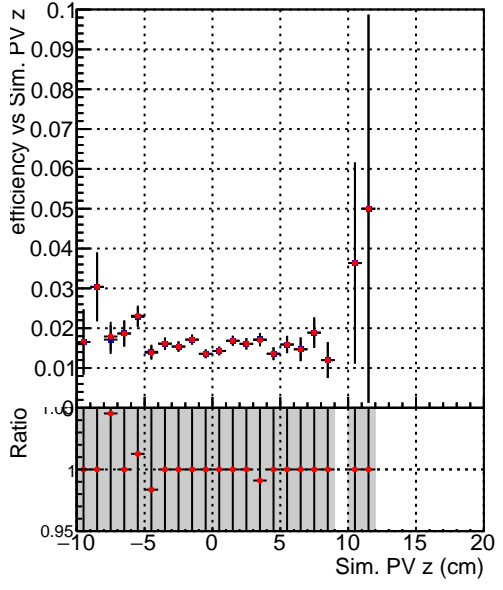

**Efficiency vs vertpos****fake+duplicates vs vert r**

Legend for Efficiency vs. sim PV z and fake+duplicates vs. Sim. PV z plots:

- SoftQCD\_default (Blue star)
- SoftQCD\_ckfPixelLessStep (Red star)

**Efficiency vs. sim PV z****Efficiency vs. sim PV z****fake+duplicates vs Sim. PV z**