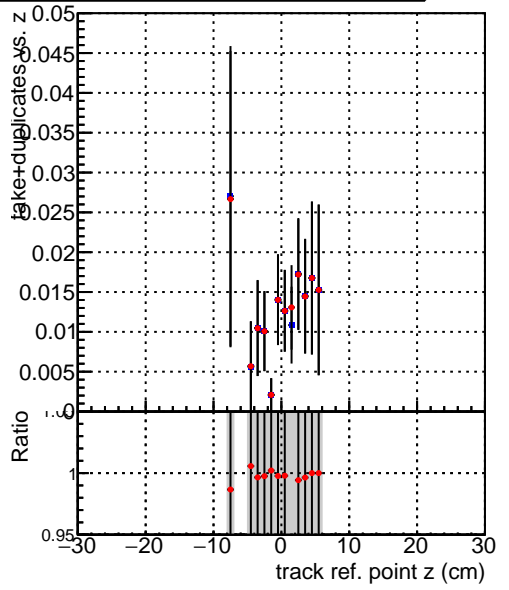

**Efficiency vs vertpos****fake+duplicates vs vert r**

Legend for Efficiency vs. sim PV z and fake+duplicates vs. Sim. PV z plots:

- SoftQCD\_default (Blue star)
- SoftQCD\_ckfPixelLessStep (Red star)

**Efficiency vs. sim PV z****Efficiency vs. sim PV z****fake+duplicates vs Sim. PV z**