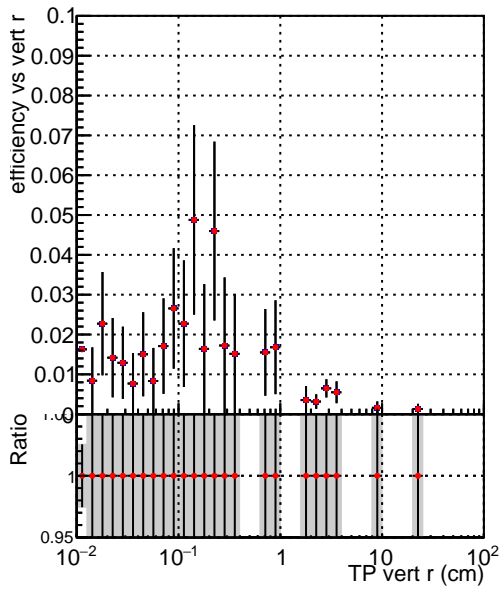

**Efficiency vs vertpos****fake+duplicates vs vert r**

Legend for Efficiency vs. sim PV z and fake+duplicates vs. Sim. PV z plots:

- SoftQCD\_default (Blue star)
- SoftQCD\_ckfPixelLessStep (Red star)

**Efficiency vs. sim PV z****Efficiency vs. sim PV z****fake+duplicates vs Sim. PV z**