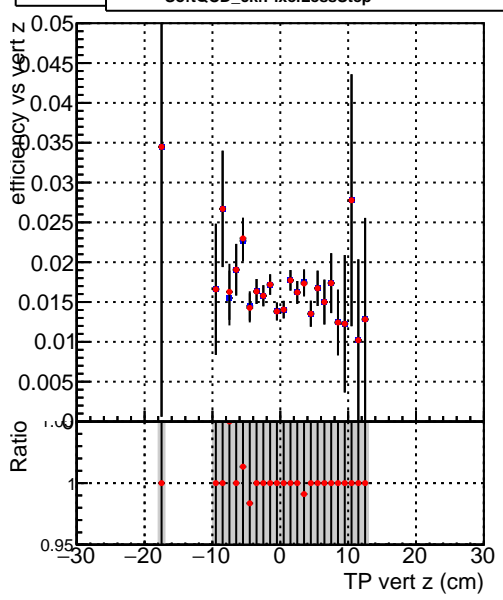

**Efficiency vs vertpos****fake+duplicates vs vert r**

Legend for Efficiency vs. sim PV z and fake+duplicates vs. Sim. PV z plots:

- SoftQCD\_default (Blue star)
- SoftQCD\_ckfPixelLessStep (Red star)

**Efficiency vs. sim PV z****Efficiency vs. sim PV z****fake+duplicates vs Sim. PV z**