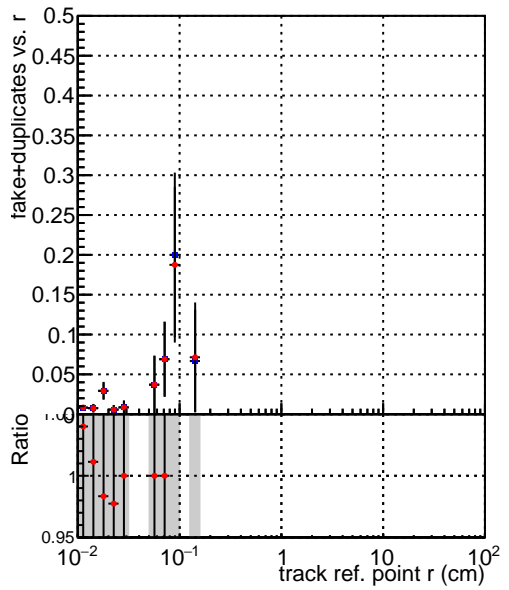

**Efficiency vs vertpos****fake+duplicates vs vert r**

Legend for Efficiency vs. sim PV z and fake+duplicates vs. Sim. PV z plots:

- SoftQCD\_default (Blue star)
- SoftQCD\_ckfPixelLessStep (Red star)

**Efficiency vs. sim PV z****Efficiency vs. sim PV z****fake+duplicates vs Sim. PV z**