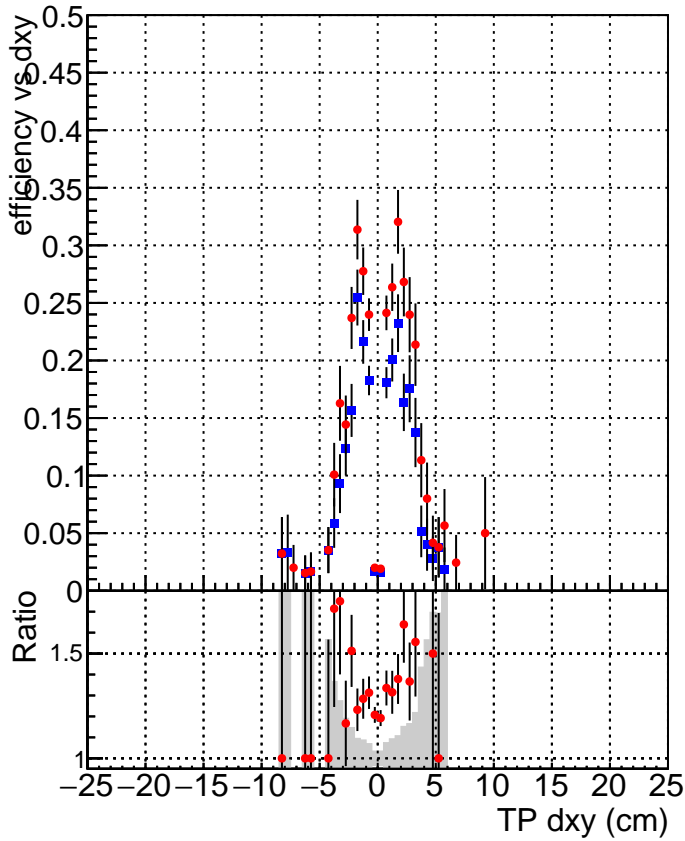

Efficiency vs Dxy**fake+duplicates vs dxy****Efficiency vs Dz**

■ SoftQCD_default
● SoftQCD_ckfPixelLessStep