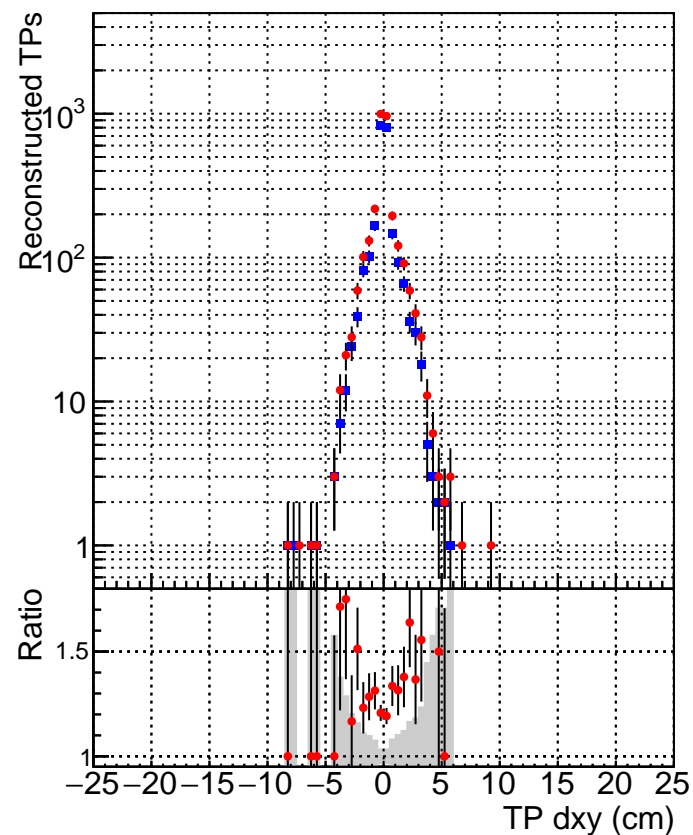

N of simulated tracks vs dxy**N of associated tracks (simToReco) vs dxy****N of simulated track**

- SoftQCD_default
- SoftQCD_ckfPixelLessStep