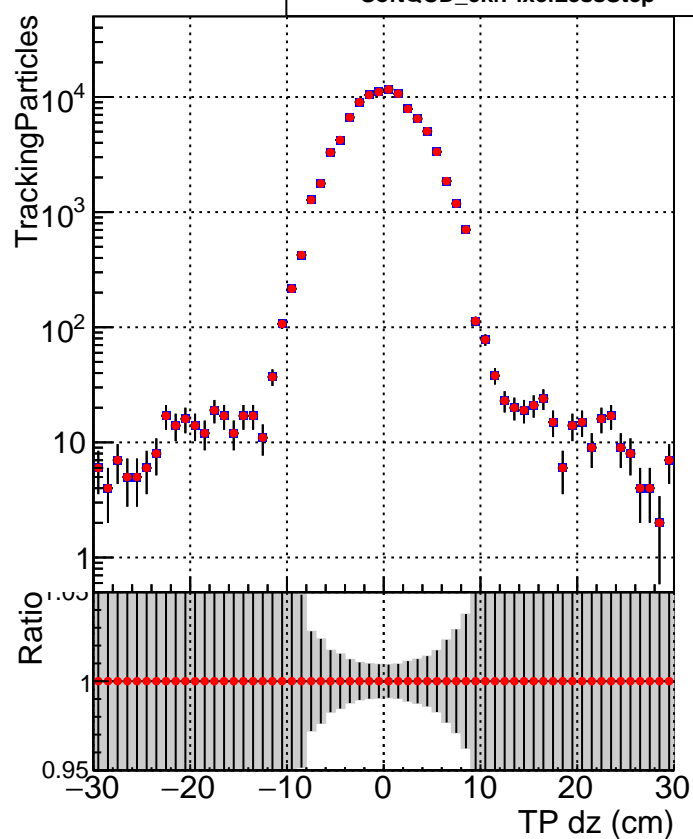

N of simulated tracks vs dxy**N of associated tracks (simToReco) vs dxy****N of simulated track**

- SoftQCD_default
- SoftQCD_ckfPixelLessStep