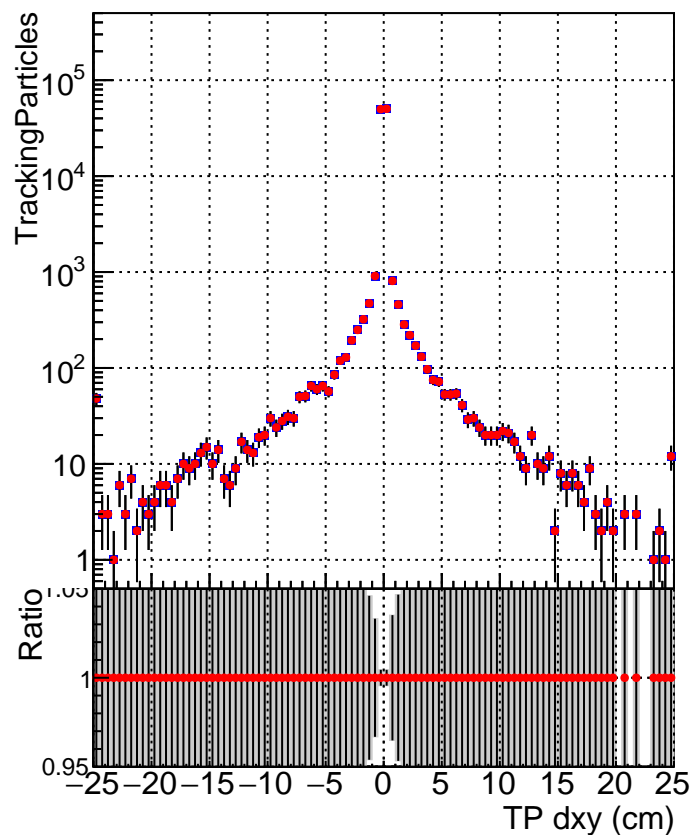

N of simulated tracks vs dxy**N of associated tracks (simToReco) vs dxy****N of simulated track**

- SoftQCD_default
- SoftQCD_ckfPixelLessStep