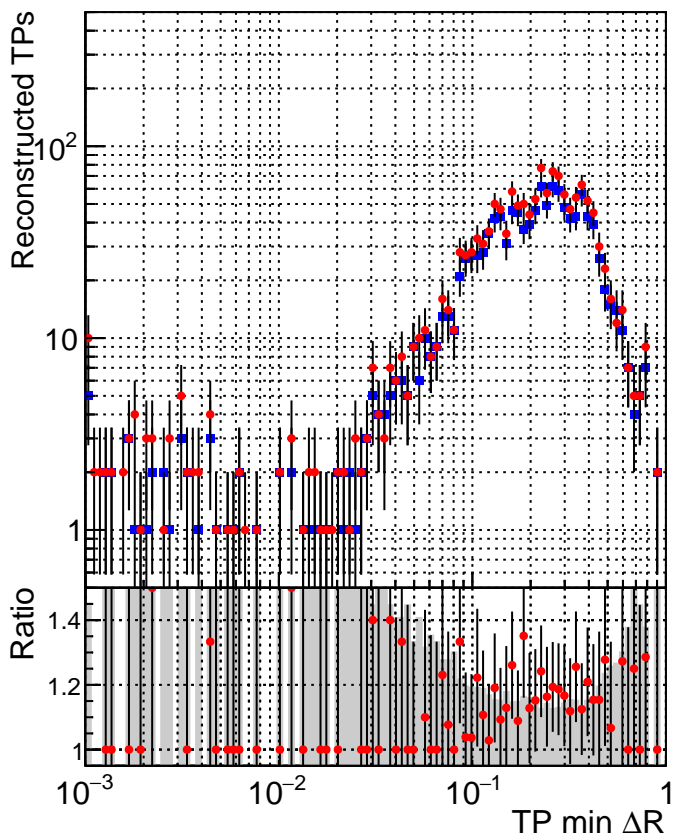

N of simulated tracks vs dR

N of associated tracks (simToReco) vs dR

N of simulated trac

- SoftQCD\_default
- SoftQCD\_ckfPixelLessStep