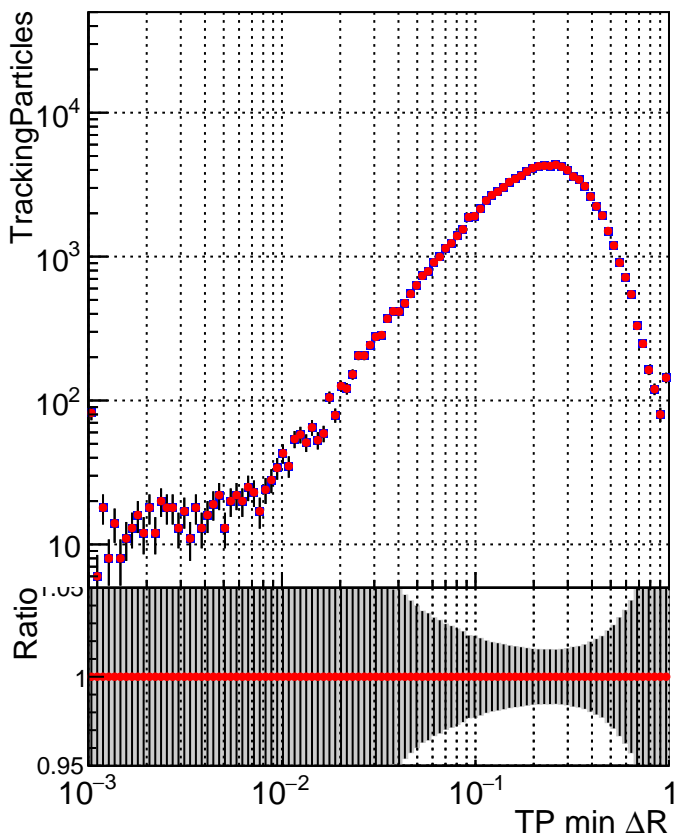

N of simulated tracks vs dR

N of associated tracks (simToReco) vs dR

N of simulated trac

- SoftQCD\_default
- SoftQCD\_ckfPixelLessStep