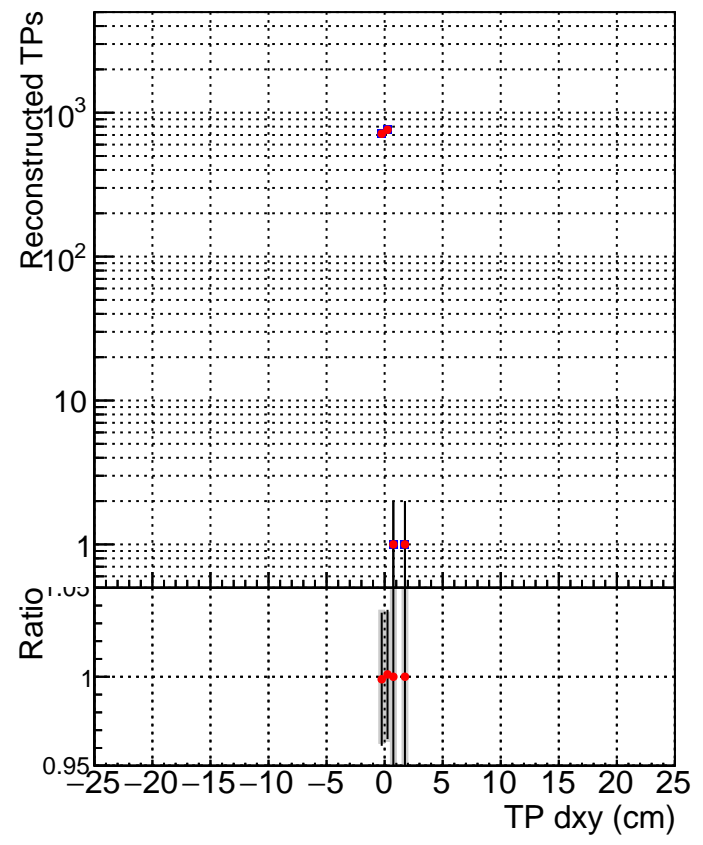

N of simulated tracks vs dxy

N of associated tracks (simToReco) vs dxy

N of simulated track

- SoftQCD_default
- SoftQCD_ckfPixelLessStep