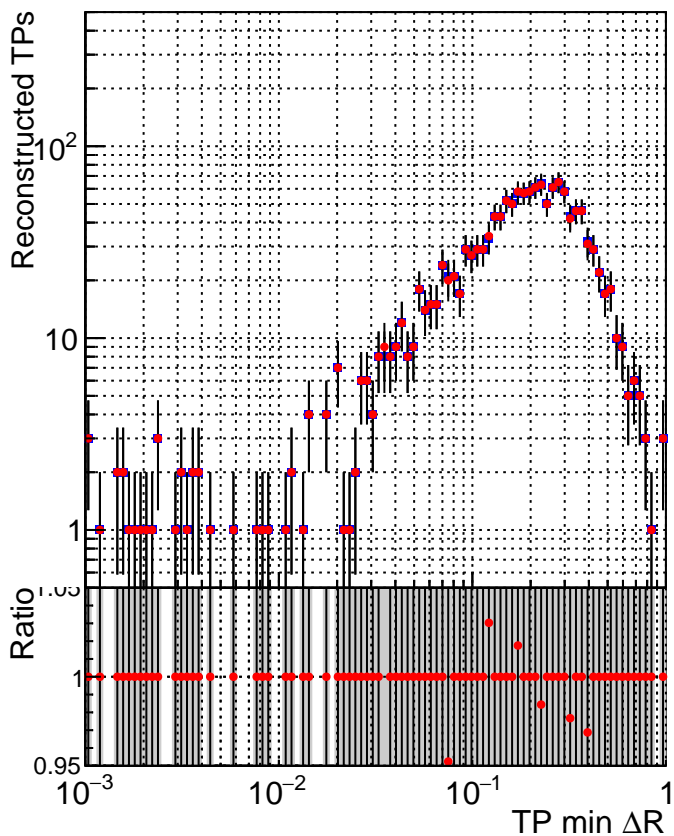

N of simulated tracks vs dR

N of associated tracks (simToReco) vs dR

N of simulated tracks

- SoftQCD\_default
- SoftQCD\_ckfPixelLessStep