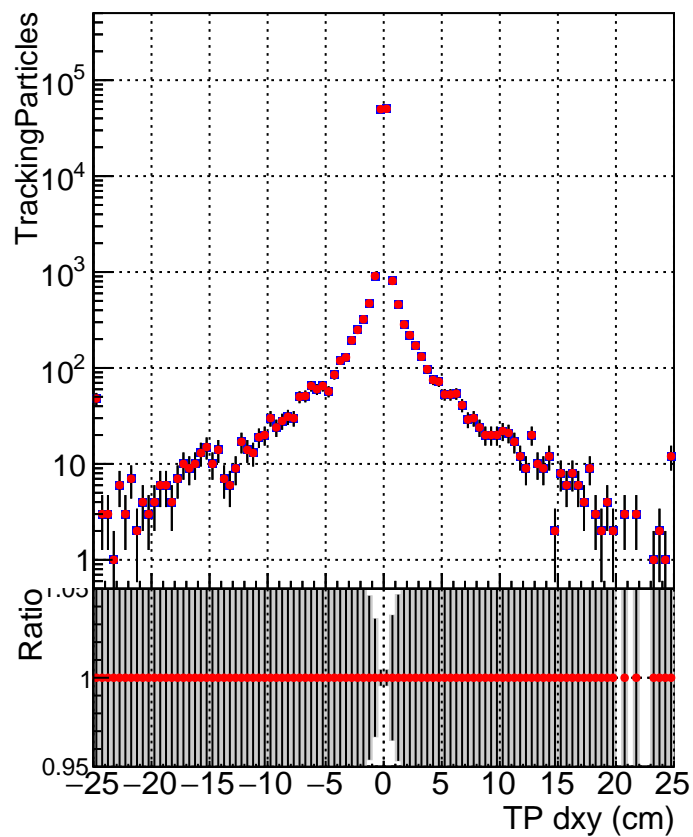

**N of simulated tracks vs dxy****N of associated tracks (simToReco) vs dxy****N of simulated track**

- SoftQCD\_default
- SoftQCD\_ckfPixelLessStep