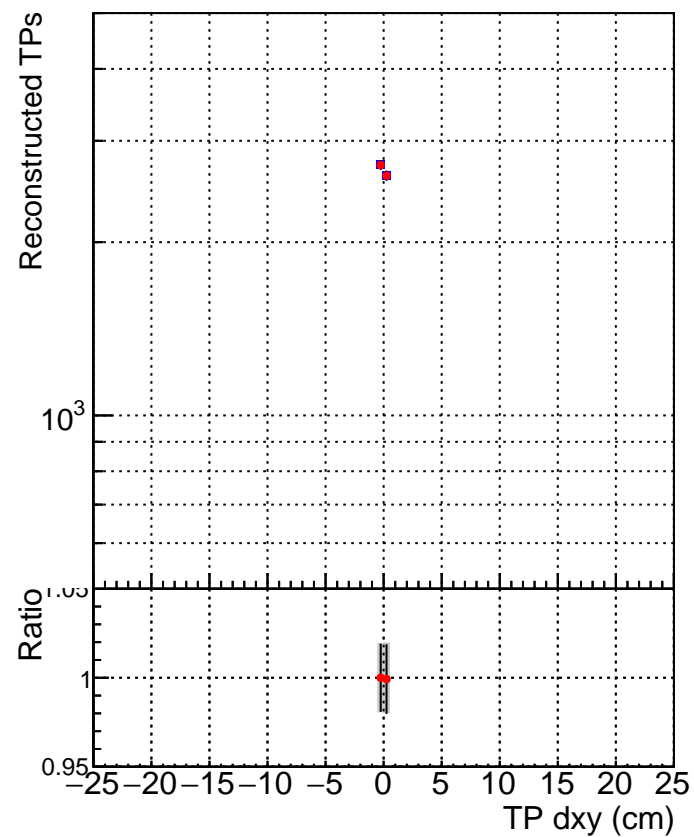

**N of simulated tracks vs dxy****N of associated tracks (simToReco) vs dxy****N of simulated track**

- SoftQCD\_default
- SoftQCD\_ckfPixelLessStep