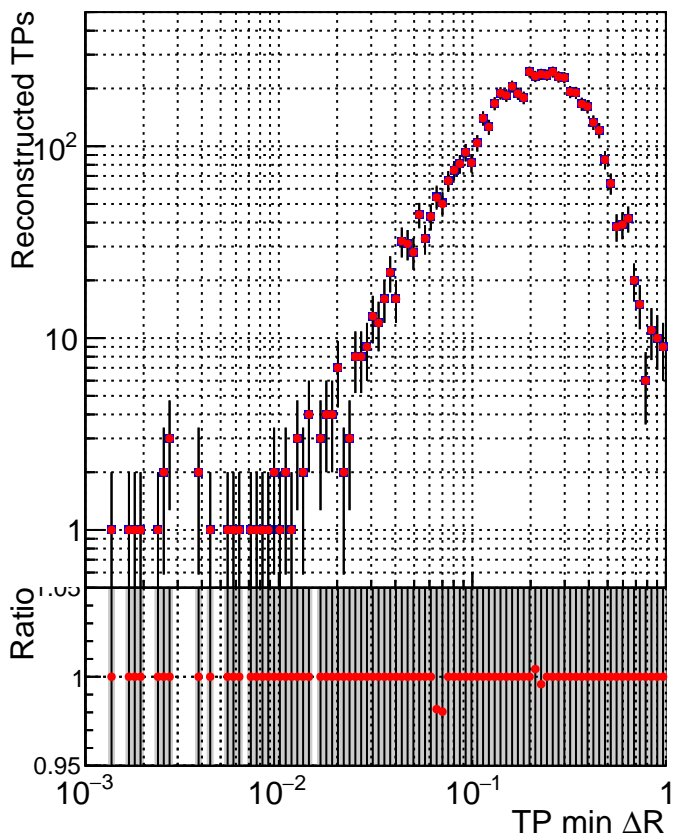

N of simulated tracks vs dR

N of associated tracks (simToReco) vs dR

N of simulated tracks

- SoftQCD_default
- SoftQCD_ckfPixelLessStep