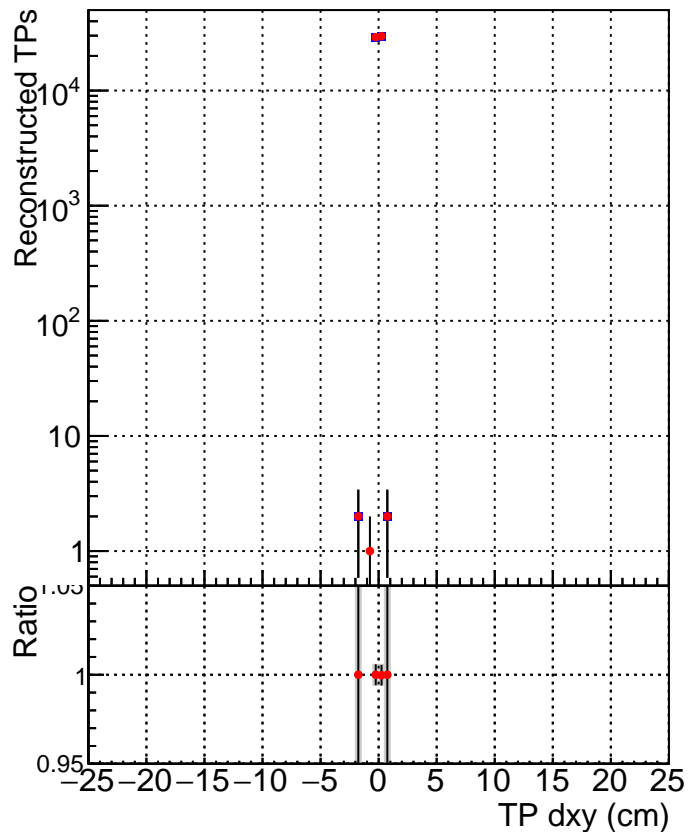

N of simulated tracks vs dxy**N of associated tracks (simToReco) vs dxy****N of simulated track**

■ SoftQCD_default
■ SoftQCD_ckfPixelLessStep