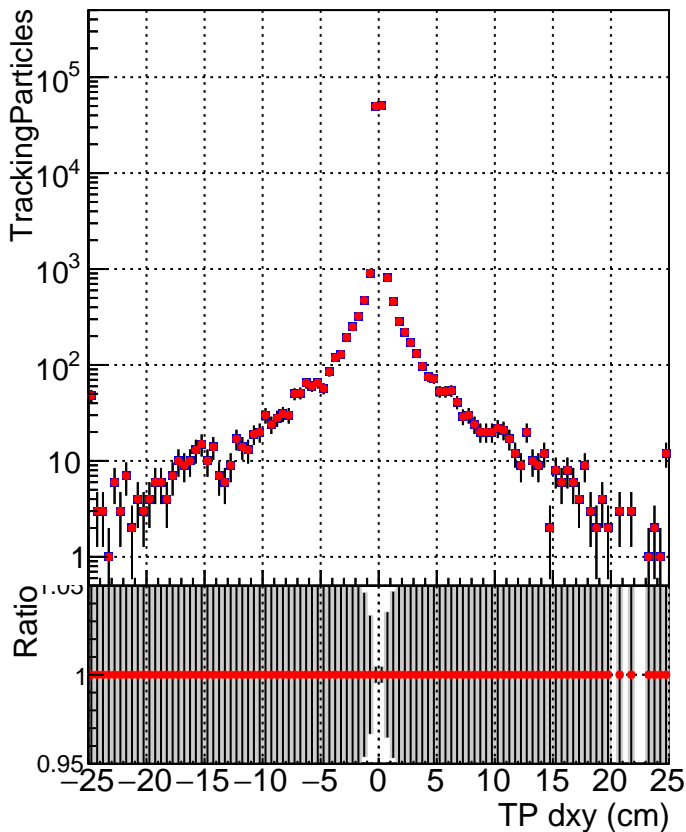

N of simulated tracks vs dxy**N of associated tracks (simToReco) vs dxy****N of simulated track**

■ SoftQCD_default
■ SoftQCD_ckfPixelLessStep