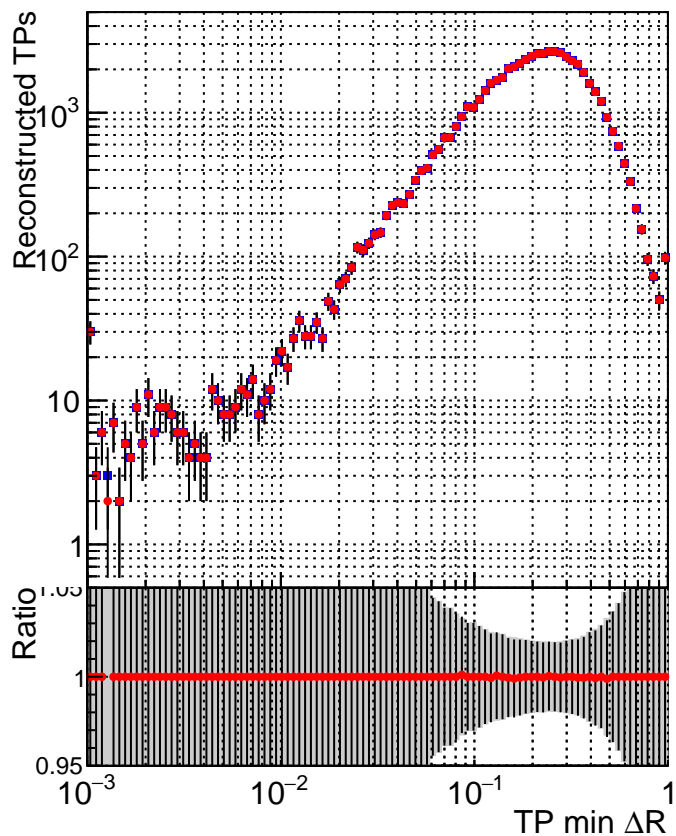

N of simulated tracks vs dR

N of associated tracks (simToReco) vs dR

N of simulated trac

- SoftQCD_default
- SoftQCD_ckfPixelLessStep