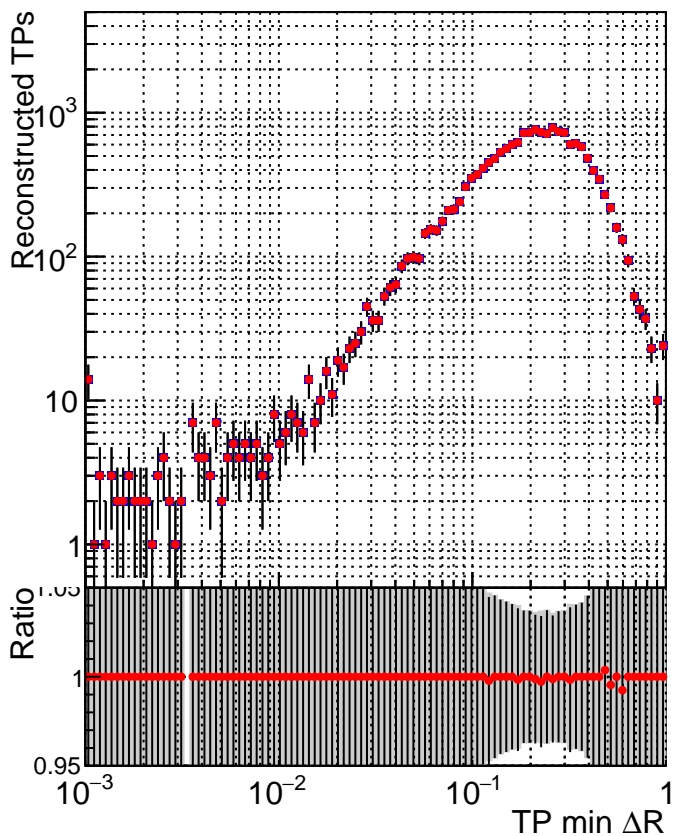

N of simulated tracks vs dR

N of associated tracks (simToReco) vs dR

N of simulated trac

- SoftQCD_default
- SoftQCD_ckfPixelLessStep